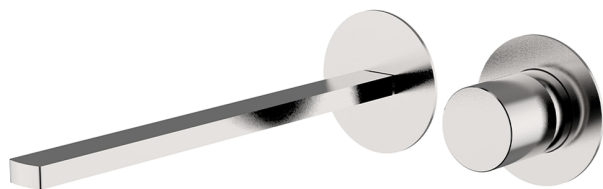

Exposed part for single lever washbasin valve SMOOTH X32_X4005511

MODEL **X4005511**

Exposed part for single lever washbasin valve, without concealed part, spout L.250 mm, for item Easy-Box ZA002450-ZA025510, with smooth handle - Inox AISI 316L

AVAILABLE FINISHINGS

-  **5H** 5H Dark Brass Brushed
-  **5L** 5L Brushed Black Titanium
-  **5N** 5N Brushed Rose Gold
-  **D1** D1 Brushed Inox

CHARACTERISTICS

Installation **Concealed**
 Required concealed parts **ZA002450**

Exposed part for single lever washbasin valve SMOOTH X32_X4005511

X4005511

<https://en.cisal.it/exposed-part-for-single-lever-washbasin-valve-smooth-x32x4005511>

2024-09-16