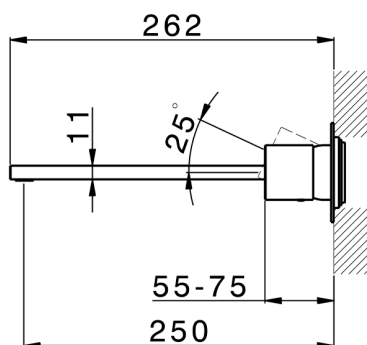

Exposed part for single lever washbasin valve SMOOTH X32_X4005511

MODEL **X4005511**

Exposed part for single lever washbasin valve, without concealed part, spout L.250 mm, for item Easy-Box ZA002450-ZA025510, with smooth handle - Inox AISI 316L

AVAILABLE FINISHINGS

-  **5H** 5H Dark Brass Brushed
-  **5L** 5L Brushed Black Titanium
-  **5N** 5N Brushed Rose Gold
-  **D1** D1 Brushed Inox

CHARACTERISTICS

Installation **Concealed**
 Required concealed parts **ZA002450**

Exposed part for single lever washbasin valve SMOOTH X32_X4005511

X4005511

<https://en.cisal.it/exposed-part-for-single-lever-washbasin-valve-smooth-x32x4005511>

2024-09-16