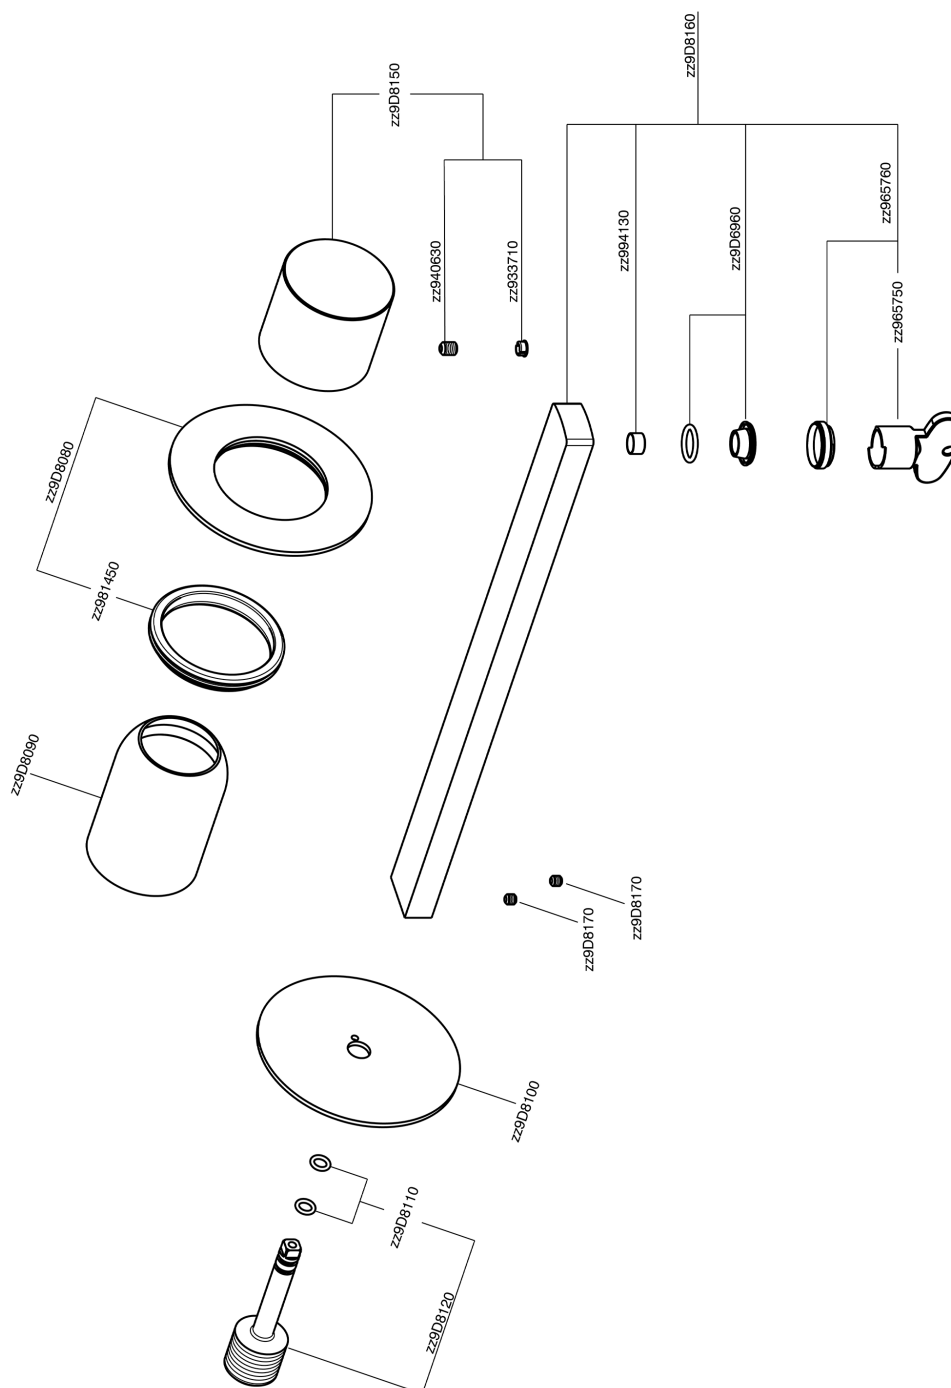

Exposed part for single lever washbasin valve SMOOTH X32_X4005511

MODEL **X4005511**

Exposed part for single lever washbasin valve, without concealed part, spout L.250 mm, for item Easy-Box ZA002450-ZA025510, with smooth handle - Inox AISI 316L

AVAILABLE FINISHINGS

-  **5H** 5H Dark Brass Brushed
-  **5L** 5L Brushed Black Titanium
-  **5N** 5N Brushed Rose Gold
-  **D1** D1 Brushed Inox

CHARACTERISTICS

Installation **Concealed**
 Required concealed parts **ZA002450**

Exposed part for single lever washbasin valve SMOOTH X32_X4005511

X4005511

<https://en.cisal.it/exposed-part-for-single-lever-washbasin-valve-smooth-x32x4005511>

2024-09-16