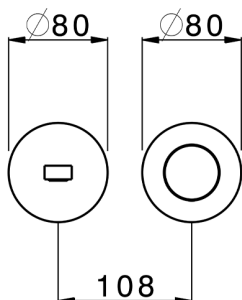

Exposed part for single lever washbasin valve SMOOTH X32_X4005511

MODEL **X4005511**

Exposed part for single lever washbasin valve, without concealed part, spout L.250 mm, for item Easy-Box ZA002450-ZA025510, with smooth handle - Inox AISI 316L

AVAILABLE FINISHINGS

-  **5H** 5H Dark Brass Brushed
-  **5L** 5L Brushed Black Titanium
-  **5N** 5N Brushed Rose Gold
-  **D1** D1 Brushed Inox

CHARACTERISTICS

Installation **Concealed**
 Required concealed parts **ZA002450**

Exposed part for single lever washbasin valve SMOOTH X32_X4005511

X4005511

<https://en.cisal.it/exposed-part-for-single-lever-washbasin-valve-smooth-x32x4005511>

2024-09-16