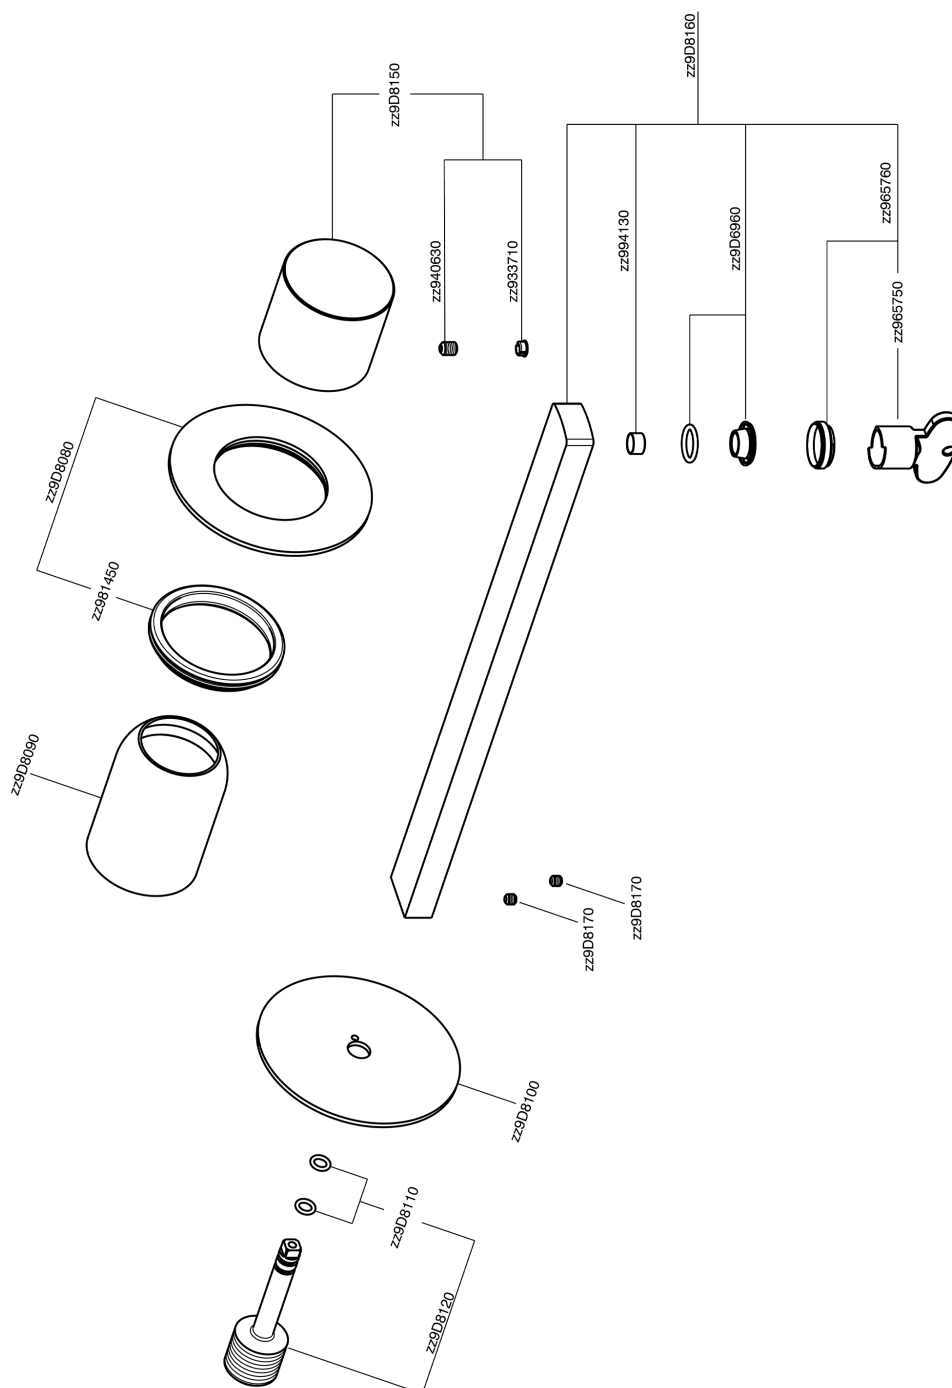

Exposed part for single lever washbasin valve SMOOTH X32_X4005511

X4005511

<https://en.cisal.it/exposed-part-for-single-lever-washbasin-valve-smooth-x32x4005511>

2024-09-16