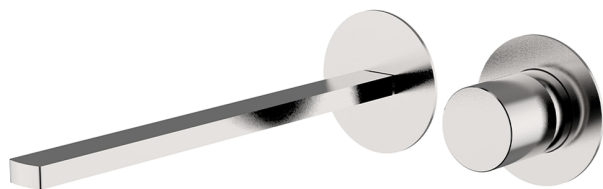

## Exposed part for single lever washbasin valve SMOOTH X32\_X4005511

MODEL **X4005511**

Exposed part for single lever washbasin valve, without concealed part, spout L.250 mm, for item Easy-Box ZA002450-ZA025510, with smooth handle - Inox AISI 316L

### AVAILABLE FINISHINGS

-  **5H** 5H Dark Brass Brushed
-  **5L** 5L Brushed Black Titanium
-  **5N** 5N Brushed Rose Gold
-  **D1** D1 Brushed Inox

## Exposed part for single lever washbasin valve SMOOTH X32\_X4005511

X4005511

<https://en.cisal.it/exposed-part-for-single-lever-washbasin-valve-smooth-x32x4005511>

2024-09-19