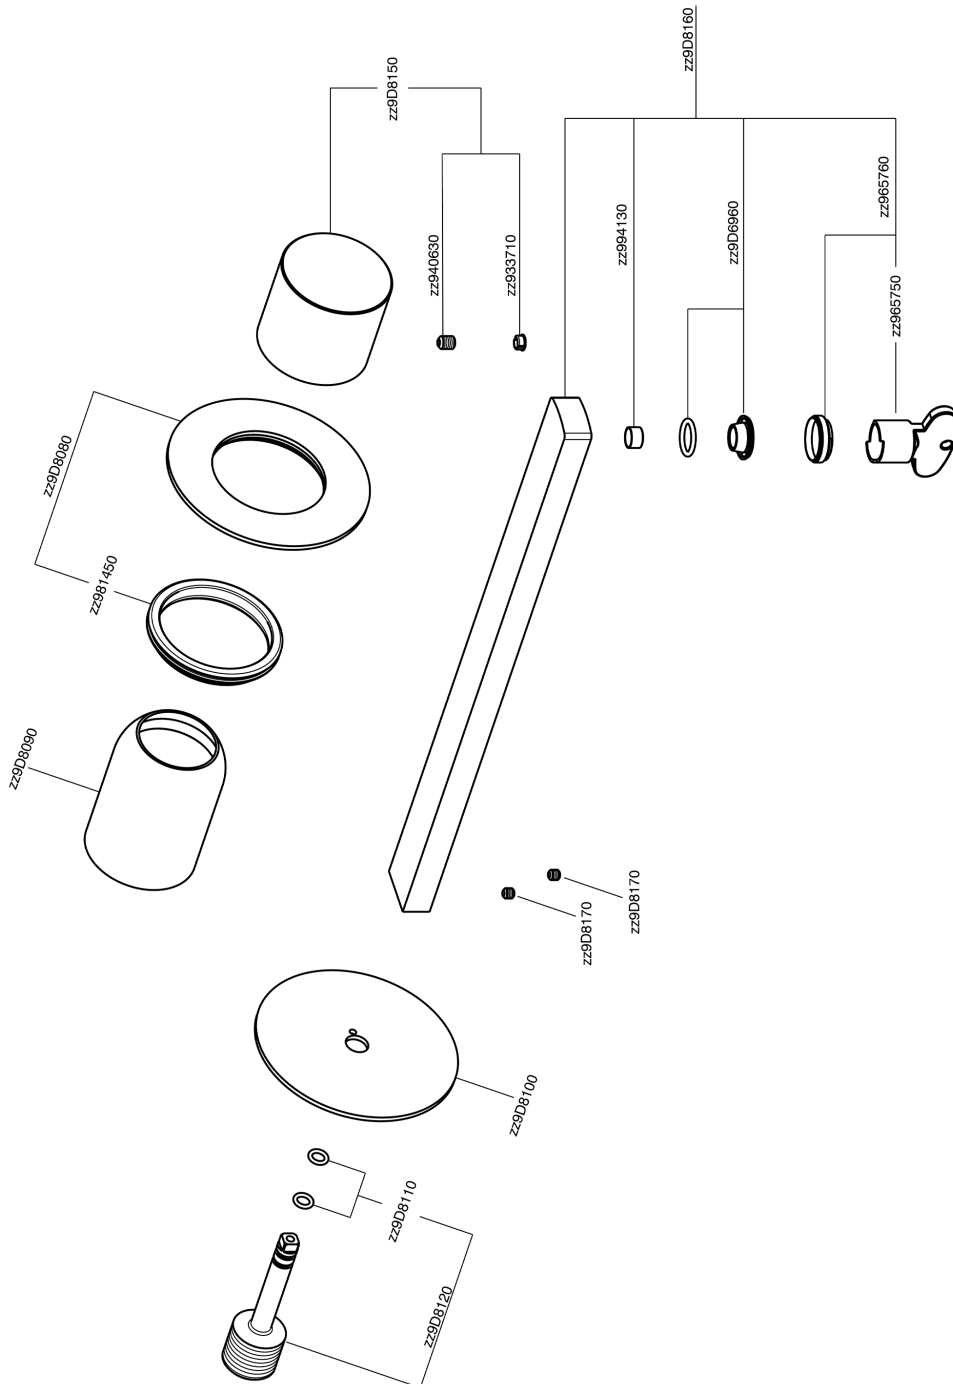

## Exposed part for single lever washbasin valve SMOOTH X32\_X4005511

MODEL **X4005511**

Exposed part for single lever washbasin valve, without concealed part, spout L.250 mm, for item Easy-Box ZA002450-ZA025510, with smooth handle - Inox AISI 316L

### CHARACTERISTICS

Installation **Concealed**  
 Required concealed parts **ZA002450**

## Exposed part for single lever washbasin valve SMOOTH X32\_X4005511

X4005511

<https://en.cisal.it/exposed-part-for-single-lever-washbasin-valve-smooth-x32x4005511>

2024-09-19