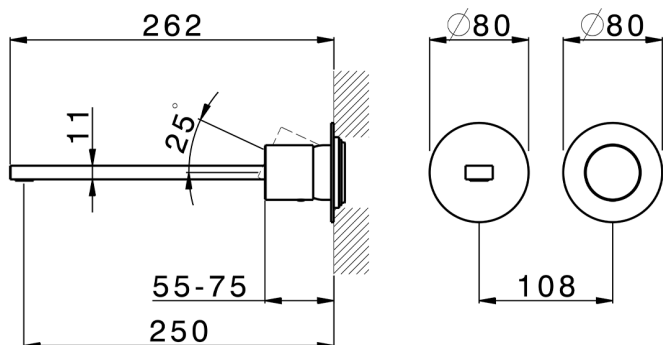

## Exposed part for single lever washbasin valve SMOOTH X32\_X4005511

MODEL **X4005511**

Exposed part for single lever washbasin valve, without concealed part, spout L.250 mm, for item Easy-Box ZA002450-ZA025510, with smooth handle - Inox AISI 316L

## Exposed part for single lever washbasin valve SMOOTH X32\_X4005511

X4005511

<https://en.cisal.it/exposed-part-for-single-lever-washbasin-valve-smooth-x32x4005511>

2024-09-19