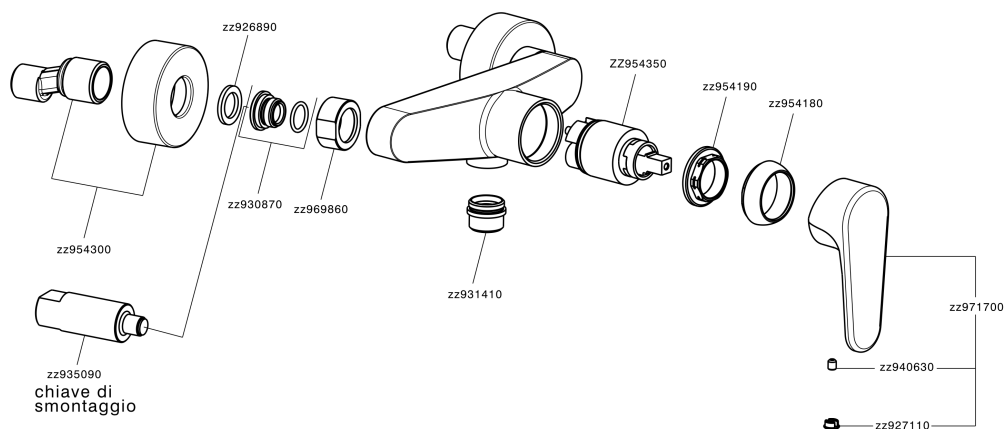

Single lever shower mixer ALMA_A3000440

A3000440

<https://en.cisal.it/single-lever-shower-mixer-agma-a3000440>

2024-12-22