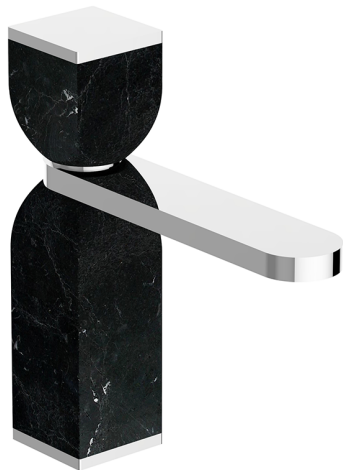

## Single lever 'large' washbasin mixer HI-RISE\_RM000494

MODEL **RM000494**

Single lever 'large' washbasin mixer, with 1"1/4 automatic pop up waste, G.3/8" stainless steel flexible hoses, body and handle in marble

### AVAILABLE FINISHINGS

-  **7S** 7S White Carrara Marble/Brushed Gold
-  **7X** 7X White Carrara Marble/Brushed Nickel
-  **7Y** 7Y Carrara Marble/Chrome
-  **8A** 8A Marquinia Marble/Brushed Gold
-  **8B** 8B Marquinia Marble/Gold
-  **8D** 8D Black Marquinia Marble/Chrome