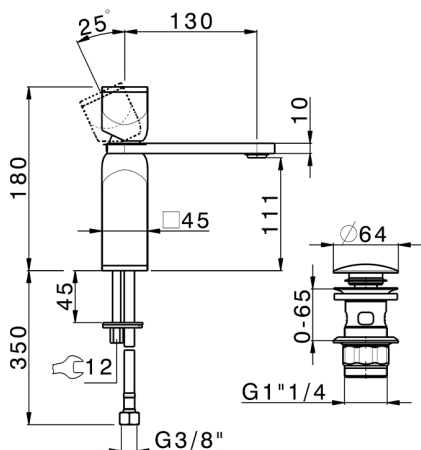

## Single lever 'large' washbasin mixer HI-RISE\_RM000494

MODEL **RM000494**

Single lever 'large' washbasin mixer, with 1"1/4 automatic pop up waste, G.3/8" stainless steel flexible hoses, body and handle in marble

### CHARACTERISTICS

Cartridge Spare Parts **ZZ96550000**

**25 mm Cartridge**

2026-04-30