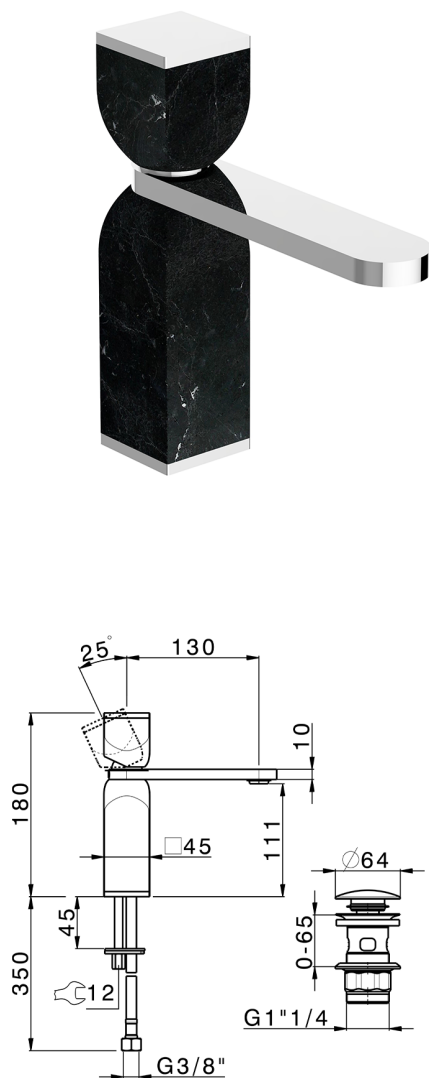

Single lever 'large' washbasin mixer HI-RISE_RM000494

MODEL **RM000494**

Single lever 'large' washbasin mixer, with 1"1/4 automatic pop up waste, G.3/8" stainless steel flexible hoses, body and handle in marble

AVAILABLE FINISHINGS

- 
7S 7S White Carrara Marble/Brushed Gold
- 
7X 7X White Carrara Marble/Brushed Nickel
- 
7Y 7Y Carrara Marble/Chrome
- 
8A 8A Marquinia Marble/Brushed Gold
- 
8B 8B Marquinia Marble/Gold
- 
8D 8D Black Marquinia Marble/Chrome

CHARACTERISTICS

Cartridge Spare Parts **ZZ96550000**

25 mm Cartridge

2026-06-15