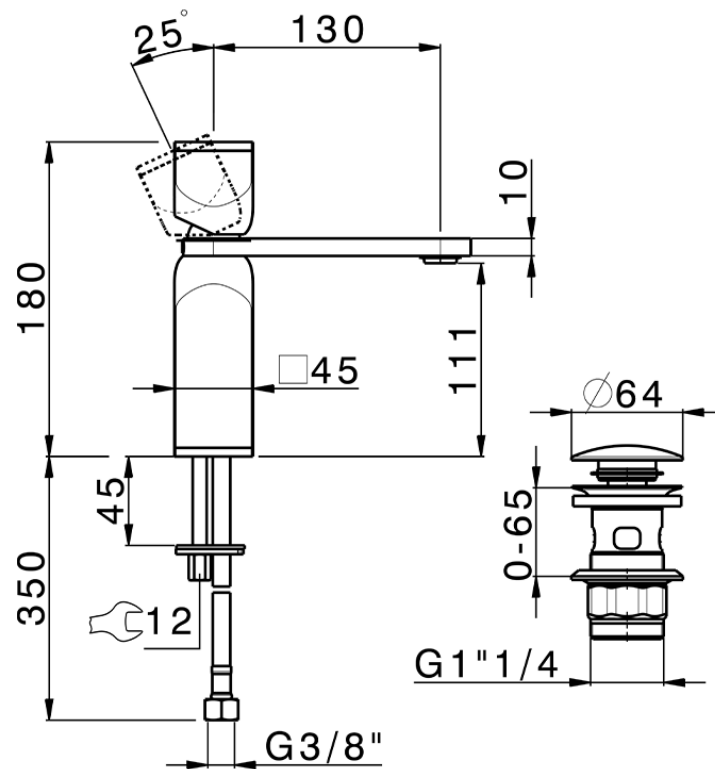

Single lever 'large' washbasin mixer HI-RISE_RM000494

RM000494

<https://en.cisal.it/single-lever-large-washbasin-mixer-hi-rise-rm000494>

2026-04-30