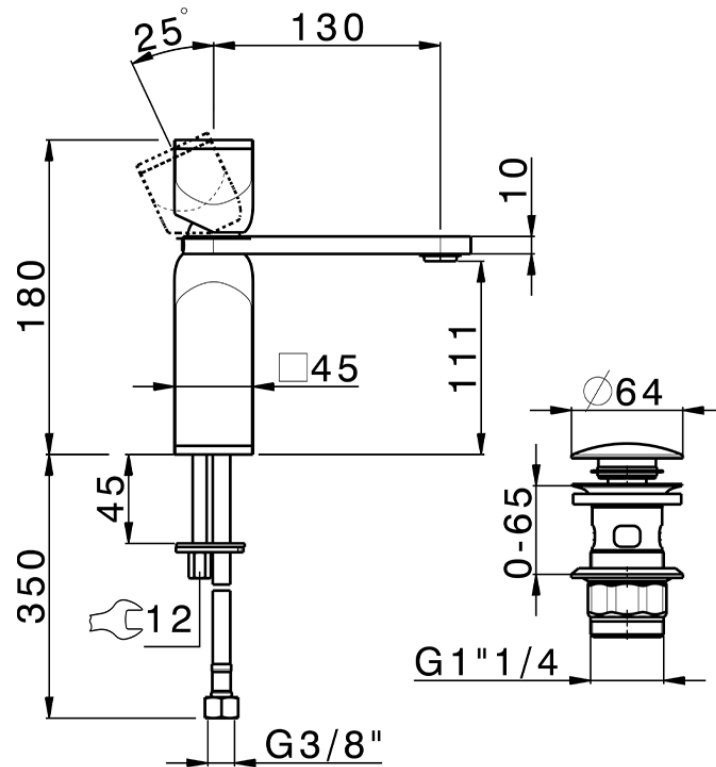

Single lever 'large' washbasin mixer HI-RISE_RM000494

RM000494

<https://en.cisal.it/single-lever-large-washbasin-mixer-hi-rise-rm000494>

2026-06-13