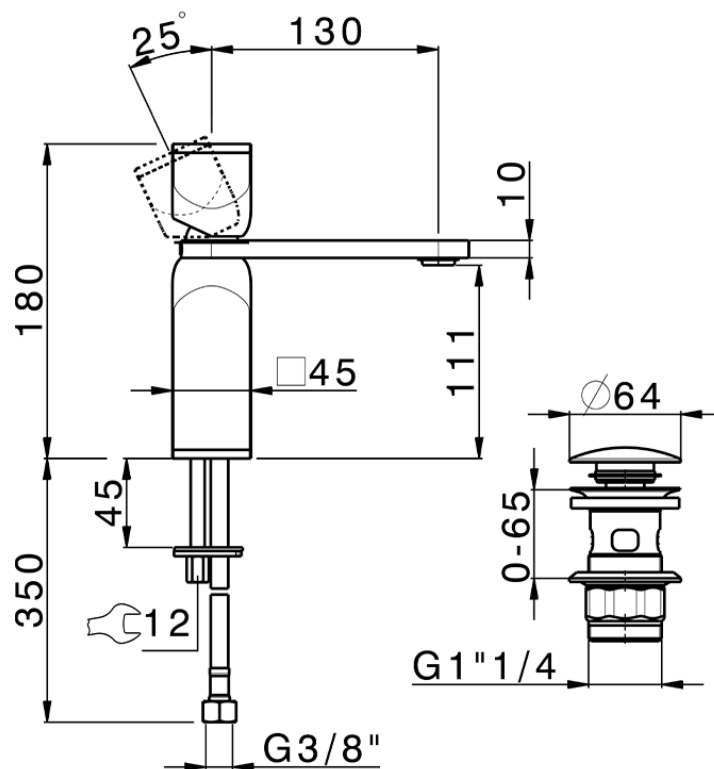

Single lever 'large' washbasin mixer HI-RISE_RM000494

RM000494

<https://en.cisal.it/single-lever-large-washbasin-mixer-hi-rise-rm000494>

2026-06-14