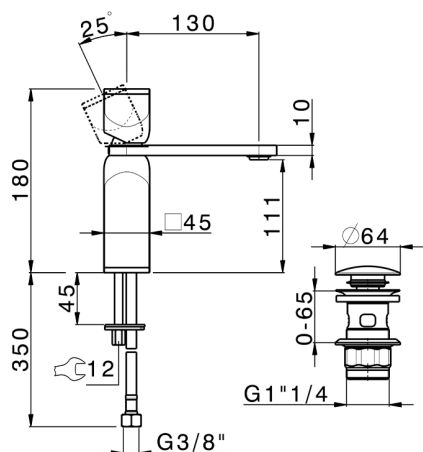

Single lever 'large' washbasin mixer HI-RISE_RM000494

MODEL **RM000494**

Single lever 'large' washbasin mixer, with 1"1/4 automatic pop up waste, G.3/8" stainless steel flexible hoses, body and handle in marble

CHARACTERISTICS

Cartridge Spare Parts **ZZ96550000**

25 mm Cartridge

2026-05-20