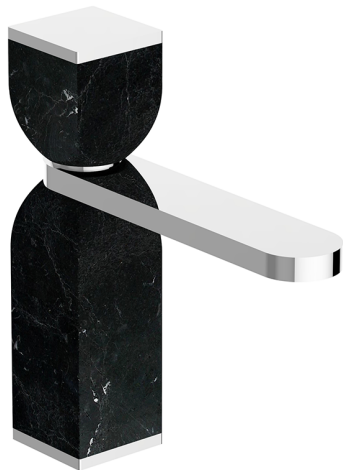

Single lever 'large' washbasin mixer HI-RISE_RM000494

MODEL **RM000494**

Single lever 'large' washbasin mixer, with 1"1/4 automatic pop up waste, G.3/8" stainless steel flexible hoses, body and handle in marble

AVAILABLE FINISHINGS

-  **7S** 7S White Carrara Marble/Brushed Gold
-  **7X** 7X White Carrara Marble/Brushed Nickel
-  **7Y** 7Y Carrara Marble/Chrome
-  **8A** 8A Marquinia Marble/Brushed Gold
-  **8B** 8B Marquinia Marble/Gold
-  **8D** 8D Black Marquinia Marble/Chrome