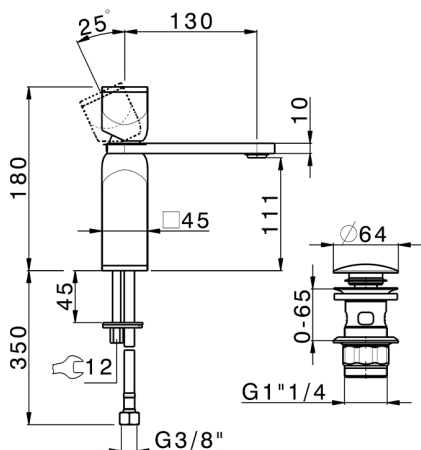

Single lever 'large' washbasin mixer HI-RISE_RM000494

MODEL **RM000494**

Single lever 'large' washbasin mixer, with 1"1/4 automatic pop up waste, G.3/8" stainless steel flexible hoses, body and handle in marble

CHARACTERISTICS

Cartridge Spare Parts **ZZ96550000**

25 mm Cartridge

2026-06-14