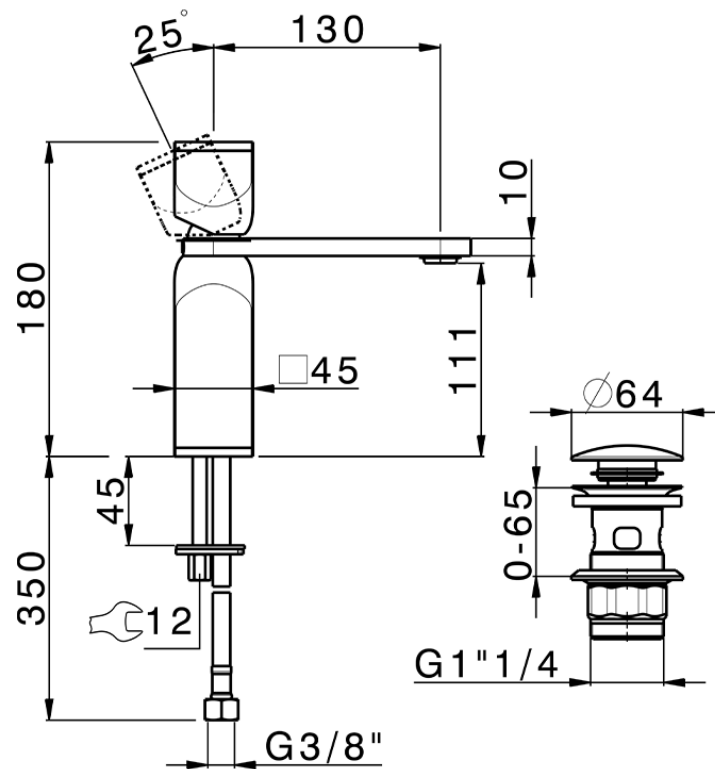

Single lever 'large' washbasin mixer HI-RISE_RM000494

RM000494

<https://en.cisal.it/single-lever-large-washbasin-mixer-hi-rise-rm000494>

2026-04-29