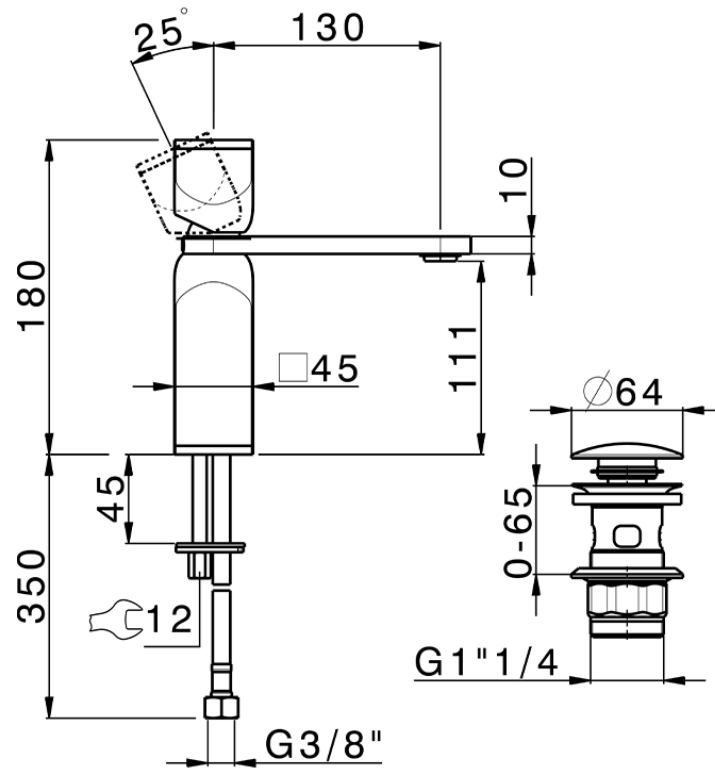

## Single lever 'large' washbasin mixer HI-RISE\_RM000494

RM000494

<https://en.cisal.it/single-lever-large-washbasin-mixer-hi-rise-rm000494>

2026-05-20