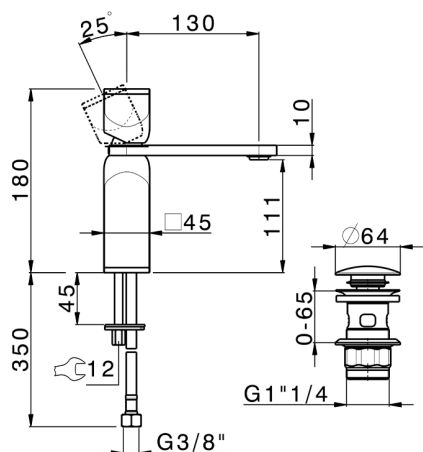

Single lever 'large' washbasin mixer HI-RISE_RM000494

MODEL **RM000494**

Single lever 'large' washbasin mixer, with 1"1/4 automatic pop up waste, G.3/8" stainless steel flexible hoses, body and handle in marble

CHARACTERISTICS

Cartridge Spare Parts **ZZ96550000**

25 mm Cartridge

2026-04-30