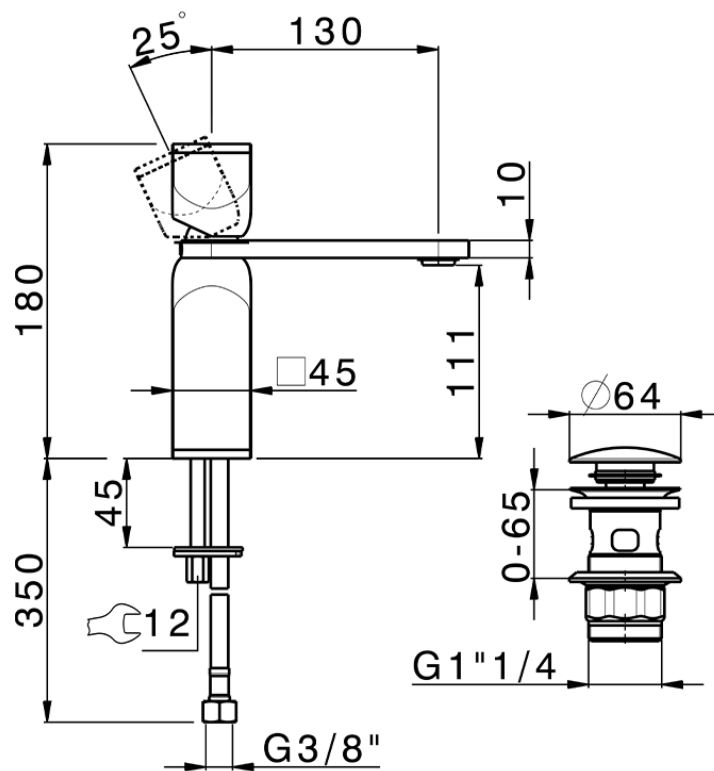

Single lever 'large' washbasin mixer HI-RISE_RM000494

RM000494

<https://en.cisal.it/single-lever-large-washbasin-mixer-hi-rise-rm000494>

2026-06-14