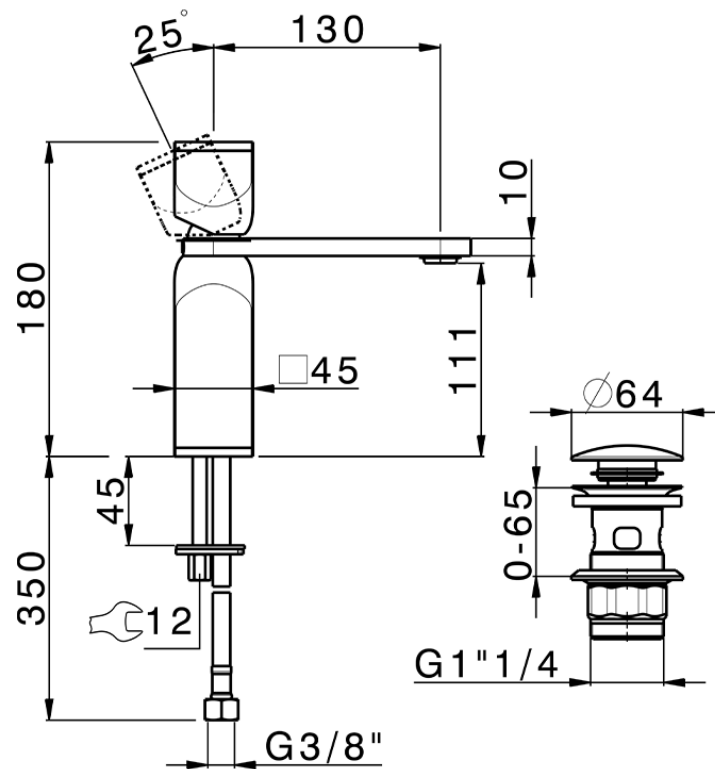

## Single lever 'large' washbasin mixer HI-RISE\_RM000494

RM000494

<https://en.cisal.it/single-lever-large-washbasin-mixer-hi-rise-rm000494>

2026-04-29