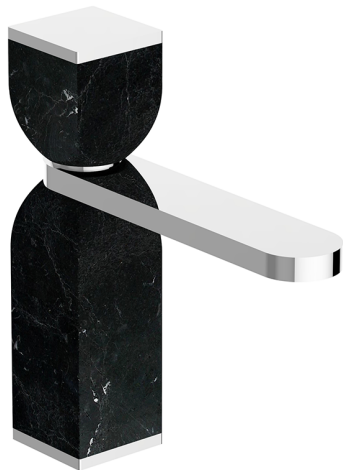

Single lever 'large' washbasin mixer HI-RISE_RM000494

MODEL **RM000494**

Single lever 'large' washbasin mixer, with 1"1/4 automatic pop up waste, G.3/8" stainless steel flexible hoses, body and handle in marble

AVAILABLE FINISHINGS

- 
7S 7S White Carrara Marble/Brushed Gold
- 
7X 7X White Carrara Marble/Brushed Nickel
- 
7Y 7Y Carrara Marble/Chrome
- 
8A 8A Marquinia Marble/Brushed Gold
- 
8B 8B Marquinia Marble/Gold
- 
8D 8D Black Marquinia Marble/Chrome