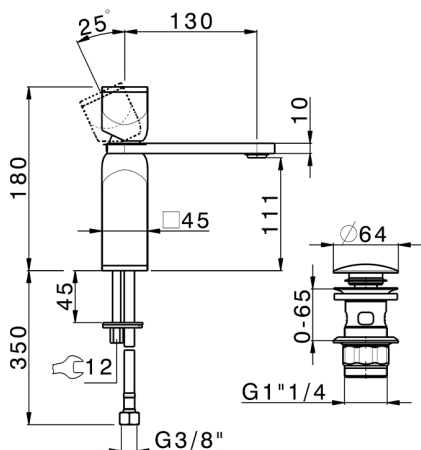

Single lever 'large' washbasin mixer HI-RISE_RM000494

MODEL **RM000494**

Single lever 'large' washbasin mixer, with 1"1/4 automatic pop up waste, G.3/8" stainless steel flexible hoses, body and handle in marble

CHARACTERISTICS

Cartridge Spare Parts **ZZ96550000**

25 mm Cartridge

2026-05-20