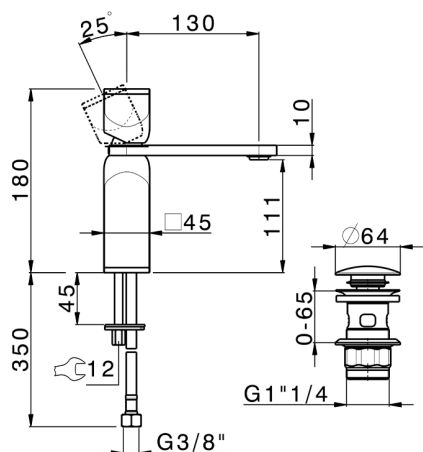

Single lever 'large' washbasin mixer HI-RISE_RM000494

MODEL **RM000494**

Single lever 'large' washbasin mixer, with 1"1/4 automatic pop up waste, G.3/8" stainless steel flexible hoses, body and handle in marble

CHARACTERISTICS

Cartridge Spare Parts **ZZ96550000**

25 mm Cartridge

2026-04-09