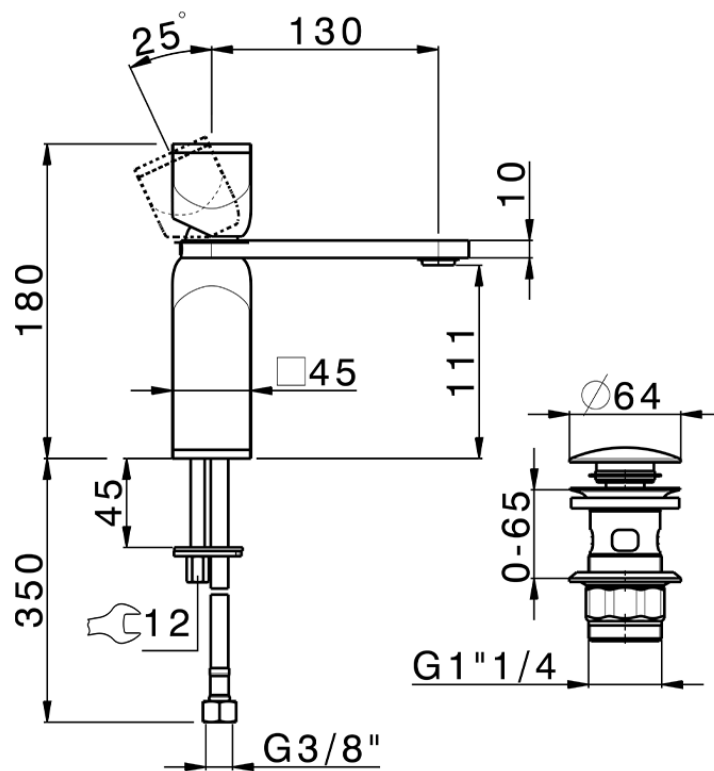

Single lever 'large' washbasin mixer HI-RISE\_RM000494

RM000494

<https://en.cisal.it/single-lever-large-washbasin-mixer-hi-rise-rm000494>

2026-06-13