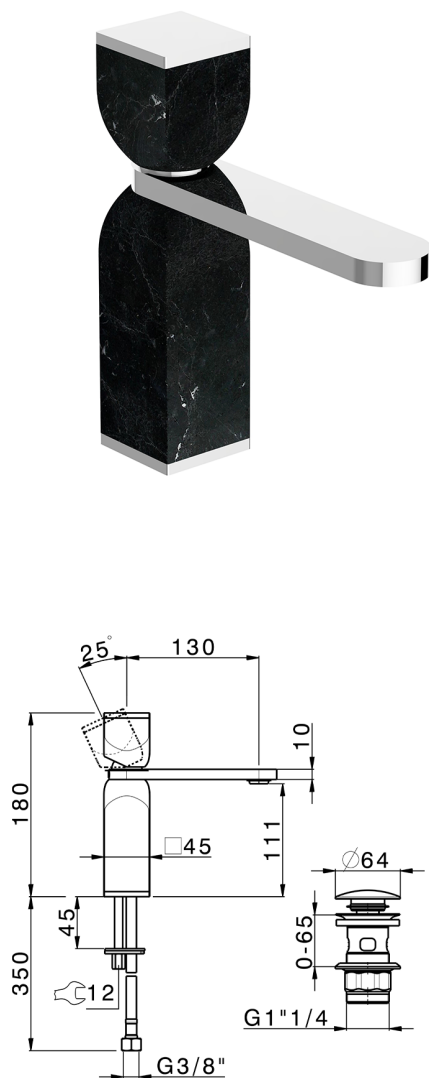

Single lever 'large' washbasin mixer HI-RISE_RM000494

MODEL **RM000494**

Single lever 'large' washbasin mixer, with 1"1/4 automatic pop up waste, G.3/8" stainless steel flexible hoses, body and handle in marble

AVAILABLE FINISHINGS

- 
7S 7S White Carrara Marble/Brushed Gold
- 
7X 7X White Carrara Marble/Brushed Nickel
- 
7Y 7Y Carrara Marble/Chrome
- 
8A 8A Marquinia Marble/Brushed Gold
- 
8B 8B Marquinia Marble/Gold
- 
8D 8D Black Marquinia Marble/Chrome

CHARACTERISTICS

Cartridge Spare Parts **ZZ96550000**

25 mm Cartridge

2026-06-13