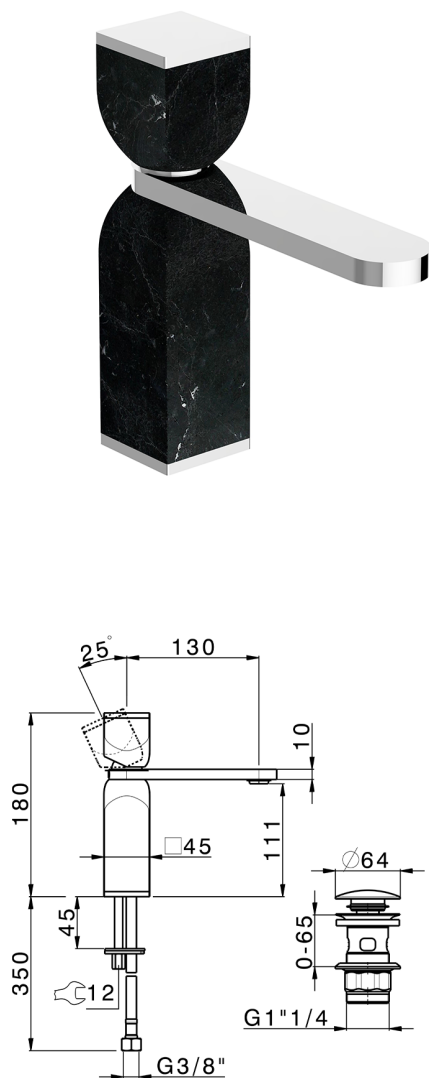

## Single lever 'large' washbasin mixer HI-RISE\_RM000494

MODEL **RM000494**

Single lever 'large' washbasin mixer, with 1"1/4 automatic pop up waste, G.3/8" stainless steel flexible hoses, body and handle in marble

### AVAILABLE FINISHINGS

- 
**7S** 7S White Carrara Marble/Brushed Gold
- 
**7X** 7X White Carrara Marble/Brushed Nickel
- 
**7Y** 7Y Carrara Marble/Chrome
- 
**8A** 8A Marquinia Marble/Brushed Gold
- 
**8B** 8B Marquinia Marble/Gold
- 
**8D** 8D Black Marquinia Marble/Chrome

### CHARACTERISTICS

Cartridge Spare Parts **ZZ96550000**

**25 mm Cartridge**

2026-06-13