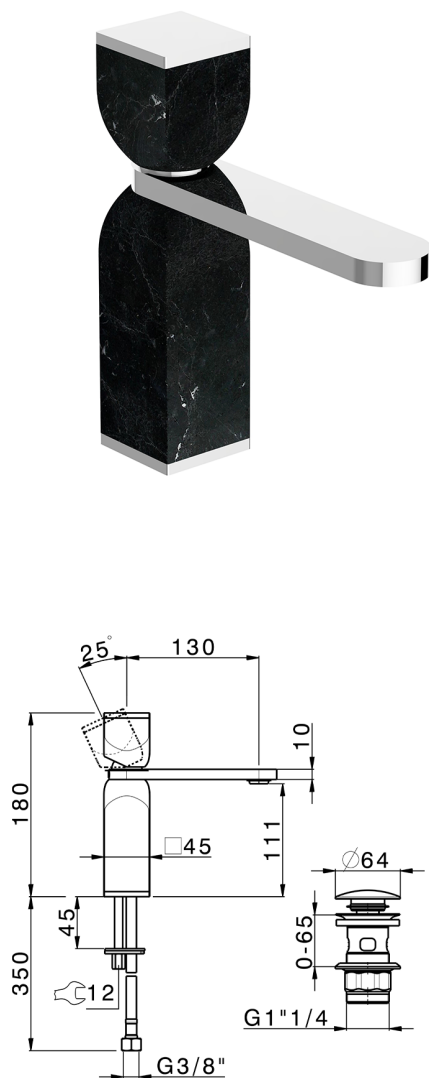

## Single lever 'large' washbasin mixer HI-RISE\_RM000494

MODEL **RM000494**

Single lever 'large' washbasin mixer, with 1"1/4 automatic pop up waste, G.3/8" stainless steel flexible hoses, body and handle in marble

### AVAILABLE FINISHINGS

- 
**7S** 7S White Carrara Marble/Brushed Gold
- 
**7X** 7X White Carrara Marble/Brushed Nickel
- 
**7Y** 7Y Carrara Marble/Chrome
- 
**8A** 8A Marquinia Marble/Brushed Gold
- 
**8B** 8B Marquinia Marble/Gold
- 
**8D** 8D Black Marquinia Marble/Chrome

### CHARACTERISTICS

Cartridge Spare Parts **ZZ96550000**

**25 mm Cartridge**

2026-04-29