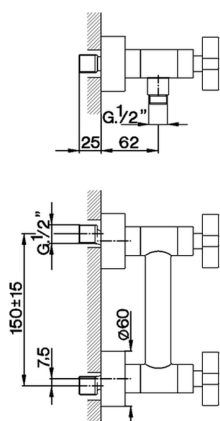

CHARACTERISTICS