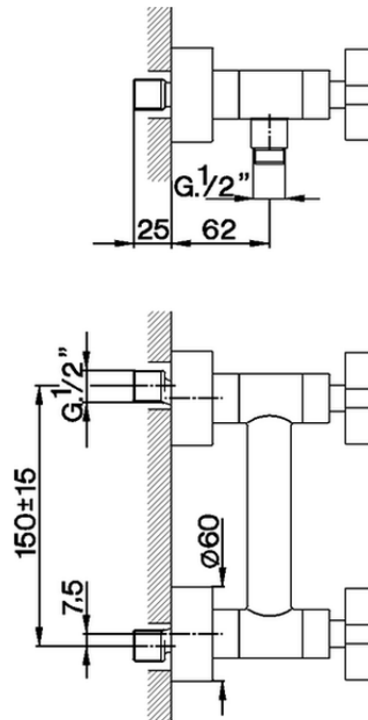

Shower mixer BARCELONA_BA000443

BA000443

<https://en.cisal.it/shower-mixer-barcelona-ba000443>

2026-04-06