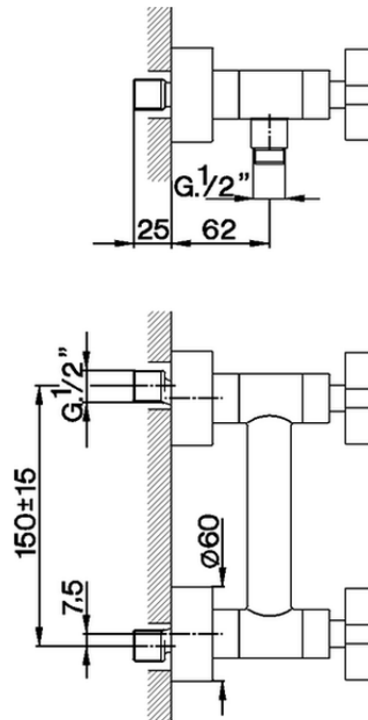

Shower mixer BARCELONA_BA000443

BA000443

<https://en.cisal.it/shower-mixer-barcelona-ba000443>

2026-04-26