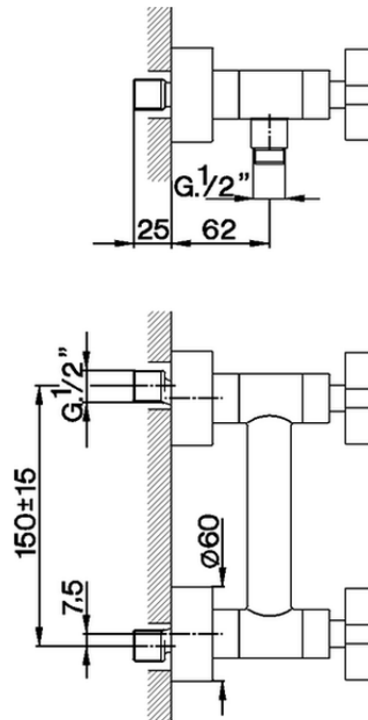

Shower mixer BARCELONA_BA000443

BA000443

<https://en.cisal.it/shower-mixer-barcelona-ba000443>

2026-06-25