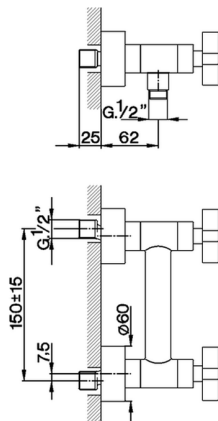

CHARACTERISTICS