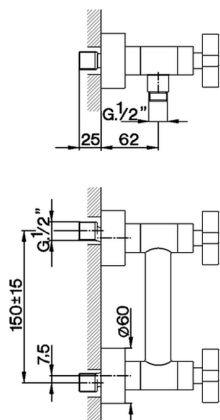

CHARACTERISTICS