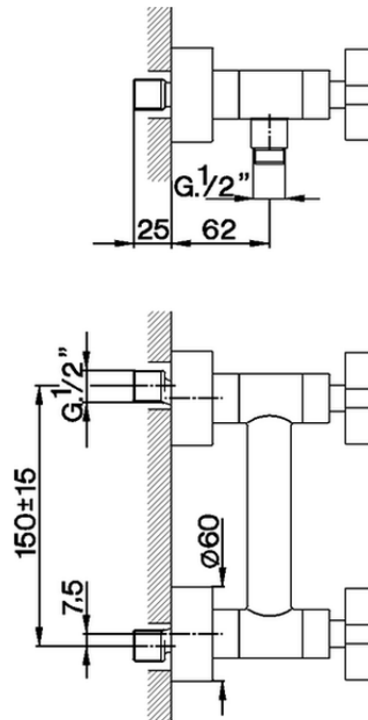

Shower mixer BARCELONA_BA000443

BA000443

<https://en.cisal.it/shower-mixer-barcelona-ba000443>

2026-06-05