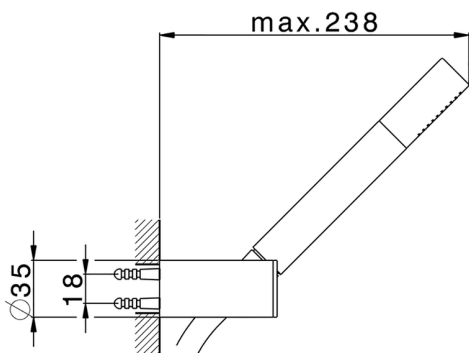

Shower set SHOWER_DS018360

MODEL **DS018360**

Shower set, wall mounted adjustable handshower bracket, Brass minimalistic one spray handshower, 150 cm SUPREME smooth flexible hose

AVAILABLE FINISHINGS

-  **21** 21 Chrome
-  **2B** 2B Polished Nickel
-  **2P** 2P Rose Gold
-  **2Q** 2Q Black Titanium
-  **40** 40 Matt Black
-  **4Q** 4Q Matt White