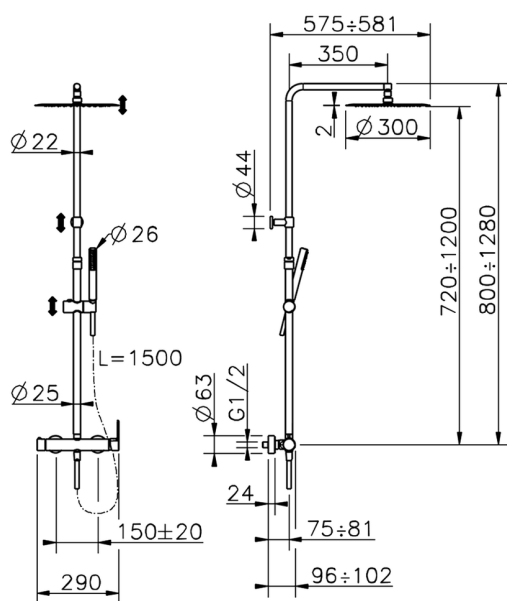

## 2-function single lever shower set TENDER\_C2004033

MODEL **C2004033**

2-function single lever shower set, 2 outlet deviator, adjustable riser column, sliding shower bracket, ABS D.26 mm minimalist one spray handshower, 300 mm round showerhead 2 mm thick INOX, 150 cm smooth SILVERFLEX Flexible Hose

AVAILABLE FINISHINGS

CHARACTERISTICS

Cartridge Spare Parts **ZZ95409000**

**35 mm Cartridge**

### EcoStop

EcoStop feature limits water flow to approximately 50% of maximum output with one point of resistance on setting. Push slightly past the middle stop only when full water output is required. This will save water up to 50%.