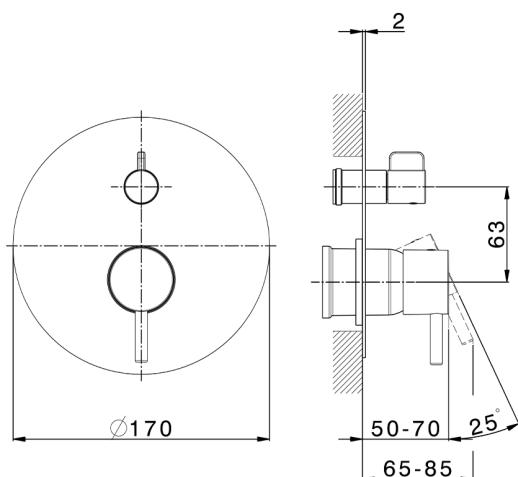

Exposed part for concealed S.L.bath-shower valve NUOVA LESS_LN002300C

MODEL **LN002300C**

Exposed part for concealed S.L.bath-shower valve, 2-Way rotating diverter, without concealed part, for items Easy-Box ZA000230