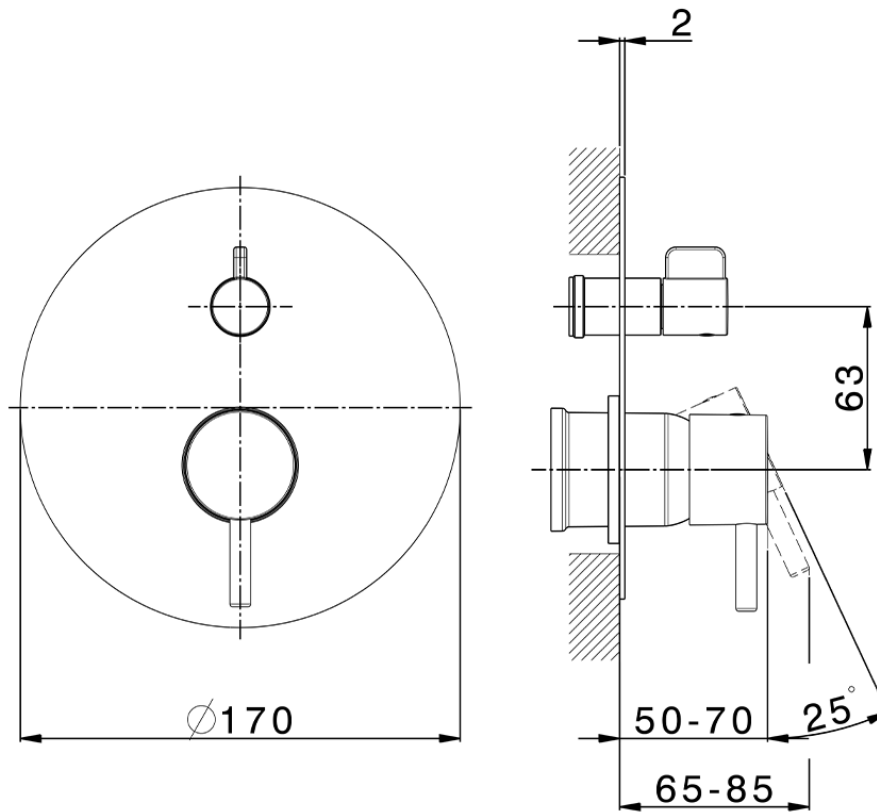

Exposed part for concealed S.L.bath-shower valve NUOVA LESS_LN002300C

LN002300C

<https://en.cisal.it/exposed-part-for-concealed-s-l-bath-shower-valve-nuova-less-ln002300c>

2026-06-13