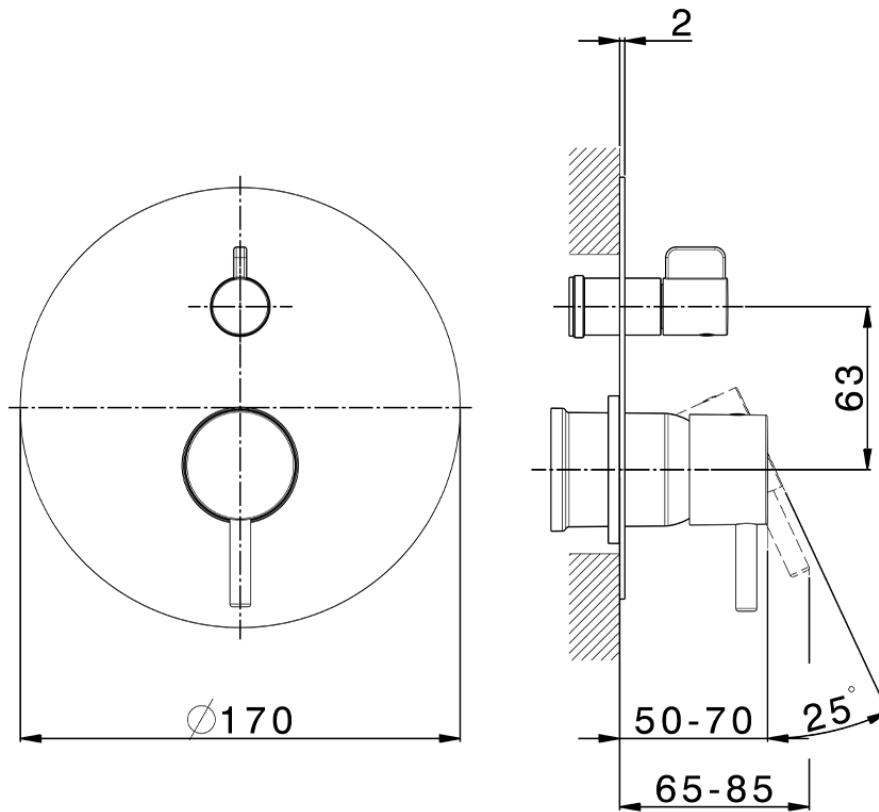

Exposed part for concealed S.L.bath-shower valve NUOVA LESS_LN002300C

LN002300C

<https://en.cisal.it/exposed-part-for-concealed-s-l-bath-shower-valve-nuova-less-ln002300c>

2026-04-26