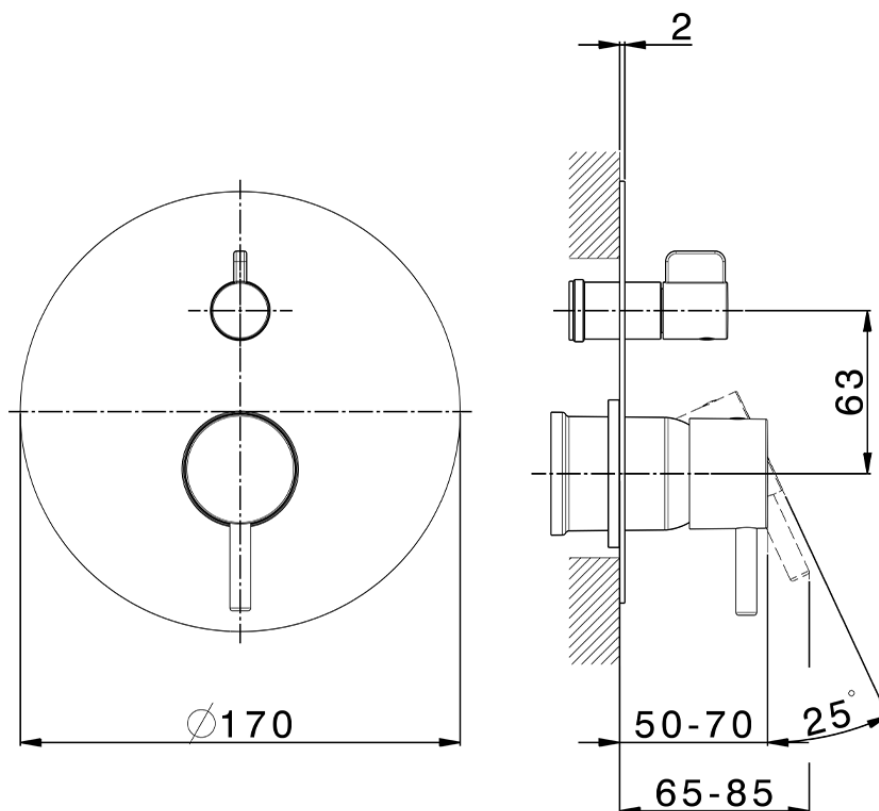

## Exposed part for concealed S.L.bath-shower valve NUOVA LESS\_LN002300C

LN002300C

<https://en.cisal.it/exposed-part-for-concealed-s-l-bath-shower-valve-nuova-less-ln002300c>

2026-06-14