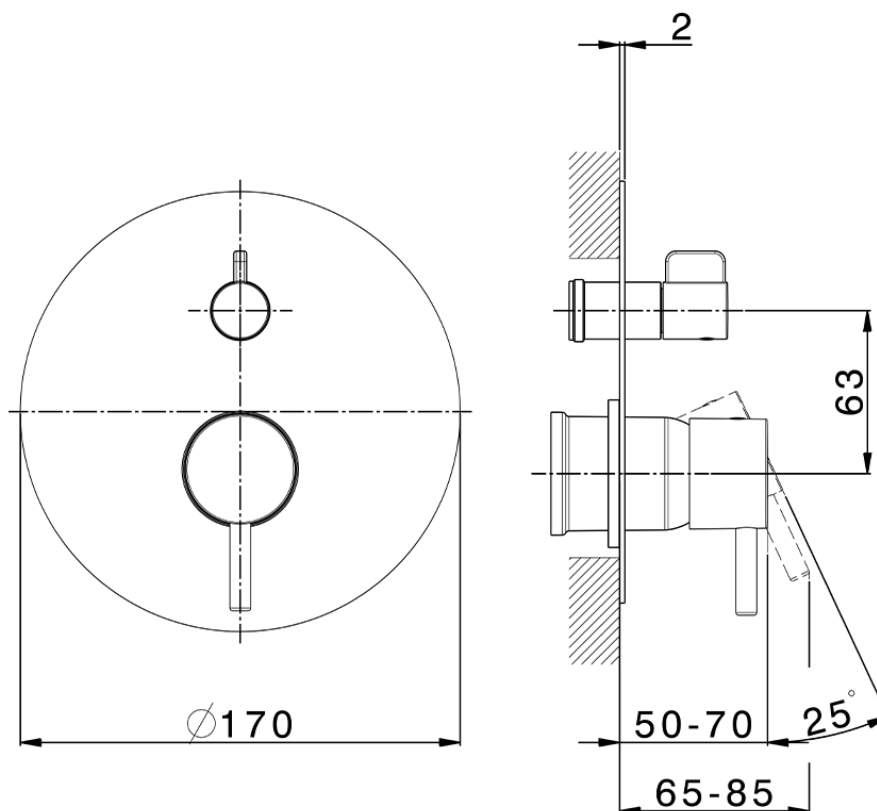

Exposed part for concealed S.L.bath-shower valve NUOVA LESS_LN002300C

LN002300C

<https://en.cisal.it/exposed-part-for-concealed-s-l-bath-shower-valve-nuova-less-ln002300c>

2026-05-17