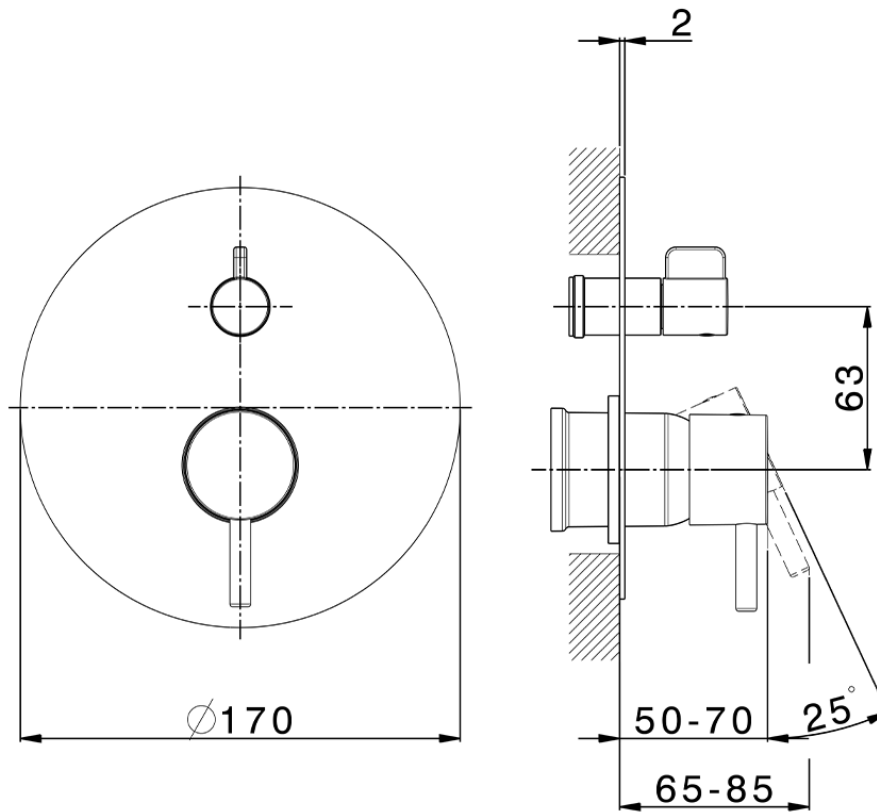

Exposed part for concealed S.L.bath-shower valve NUOVA LESS_LN002300C

LN002300C

<https://en.cisal.it/exposed-part-for-concealed-s-l-bath-shower-valve-nuova-less-ln002300c>

2026-06-14