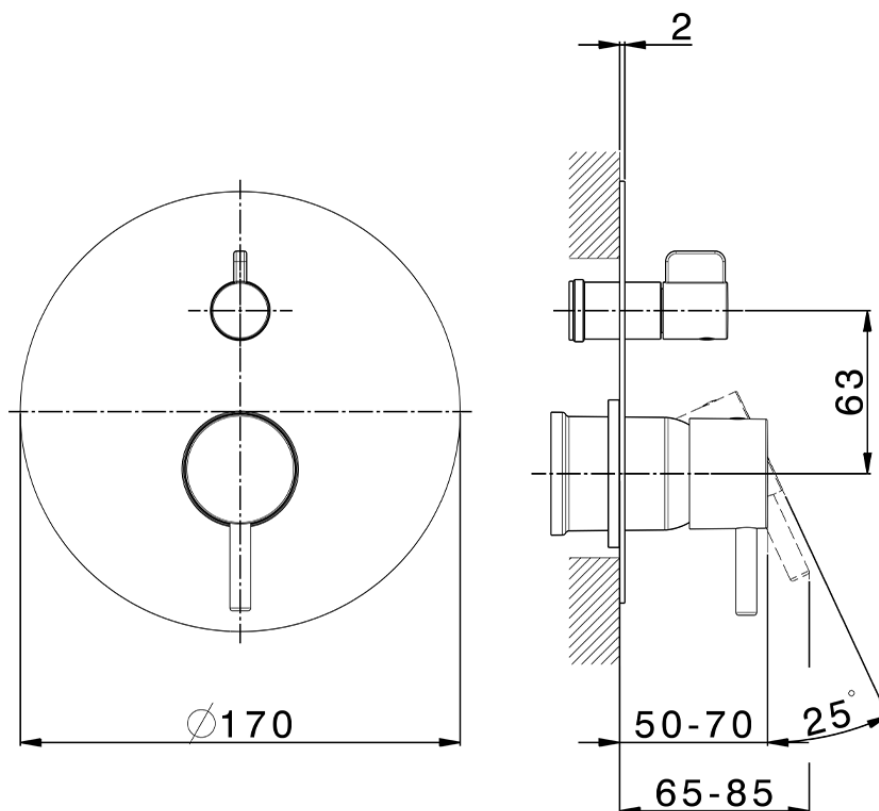

Exposed part for concealed S.L.bath-shower valve NUOVA LESS_LN002300C

LN002300C

<https://en.cisal.it/exposed-part-for-concealed-s-l-bath-shower-valve-nuova-less-ln002300c>

2026-06-13