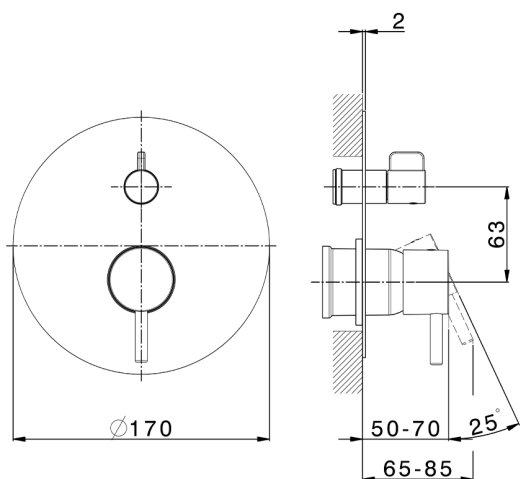

Exposed part for concealed S.L.bath-shower valve NUOVA LESS_LN002300C

MODEL **LN002300C**

Exposed part for concealed S.L.bath-shower valve, 2-Way rotating diverter, without concealed part, for items Easy-Box ZA000230