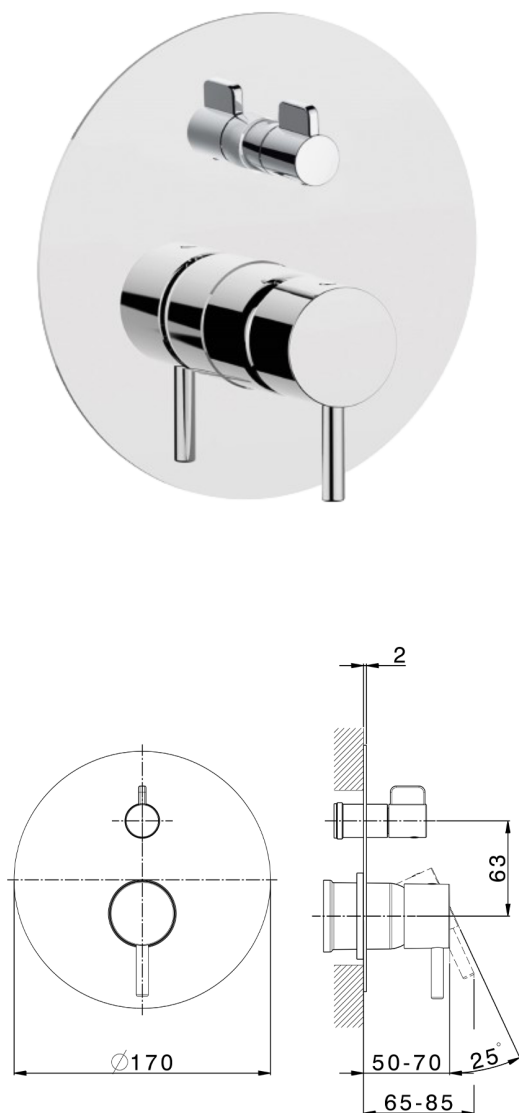

Exposed part for concealed S.L.bath-shower valve NUOVA LESS_LN002300C

MODEL **LN002300C**

Exposed part for concealed S.L.bath-shower valve, 2-Way rotating diverter, without concealed part, for items Easy-Box ZA000230

AVAILABLE FINISHINGS

- **21** 21 Chrome
- **2F** 2F Brushed Nickel
- **40** 40 Matt Black
- **4Q** 4Q Matt White
- **2W** 2W Brushed Gold
- **26** 26 Old Copper
- **3W** 3W Brushed Black Titanium
- **43** 43 Salvia
- **44** 44 Graphite
- **45** 45 Argilla
- **46** 46 Metal Bronze
- **47** 47 Cemento