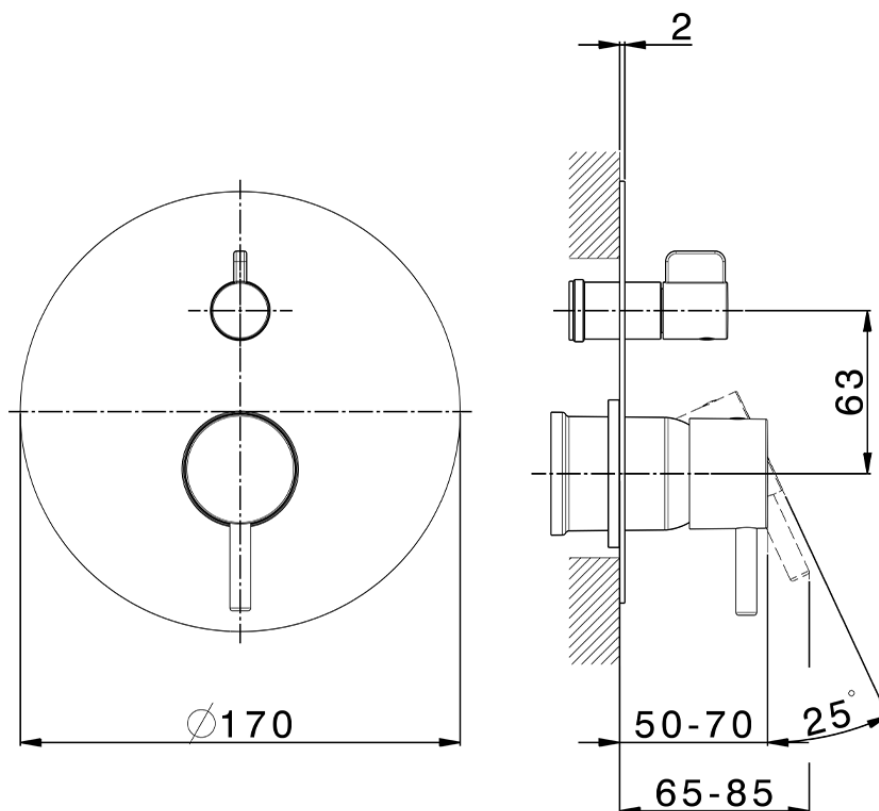

Exposed part for concealed S.L.bath-shower valve NUOVA LESS_LN002300C

LN002300C

<https://en.cisal.it/exposed-part-for-concealed-s-l-bath-shower-valve-nuova-less-ln002300c>

2026-04-26