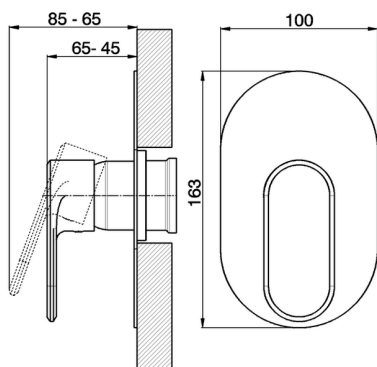

## Exposed part for concealed S.L. shower valve LINEAVIVA\_LV003000

MODEL **LV003000**

Exposed part for concealed S.L. shower valve, without concealed part, for item ZA005300

## Exposed part for concealed S.L. shower valve LINEAVIVA\_LV003000

LV003000

<https://en.cisal.it/exposed-part-for-concealed-s-l-shower-valve-lineaviva-lv003000>

## Concealed single lever shower mixer CONCEALED\_ZA005300

MODEL **ZA005300**

Concealed single lever shower mixer, 1/2" concealed shower, without trim kit

AVAILABLE FINISHINGS

**04** 04 Without finishing

CHARACTERISTICS

Concealed **1**  
 Cartridge Spare Parts **ZZ94035000**  
**35 mm Cartridge**

Piastra/Plate/Plaque/Platte/Placa  
 2-3mm: XX 27-47 YY 54-74  
 10mm: XX 16-40 YY 43-68

2026-06-13