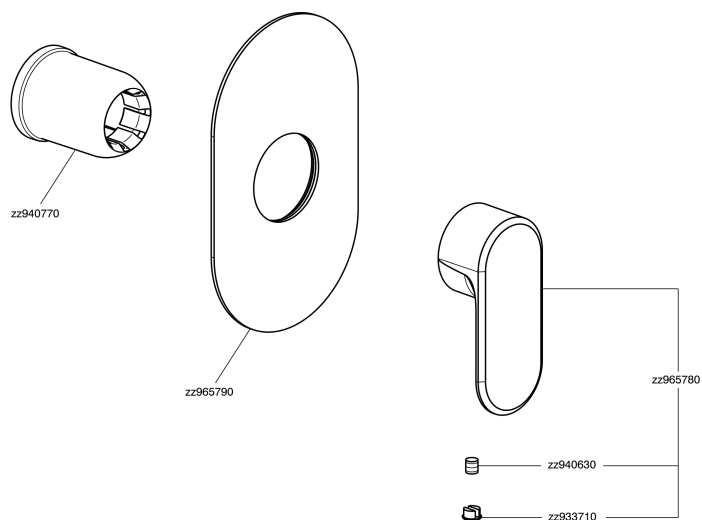

Exposed part for concealed S.L. shower valve LINEAVIVA_LV003000

LV003000

<https://en.cisal.it/exposed-part-for-concealed-s-l-shower-valve-lineaviva-lv003000>