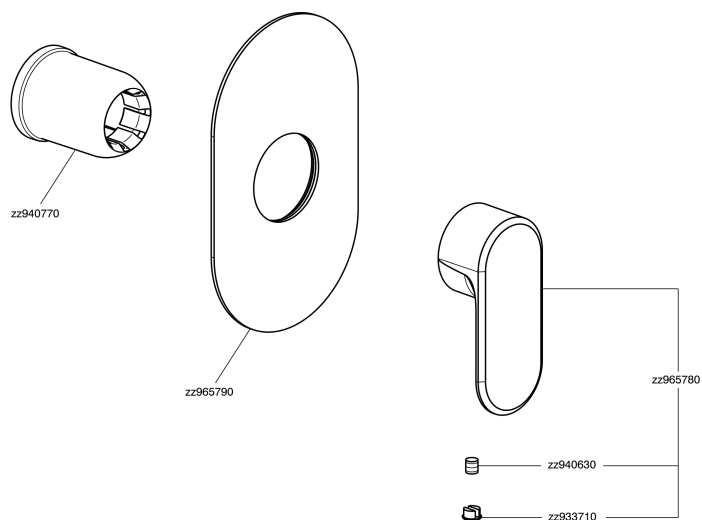

Exposed part for concealed S.L. shower valve LINEAVIVA_LV003000

MODEL **LV003000**

Exposed part for concealed S.L. shower valve, without concealed part, for item ZA005300

AVAILABLE FINISHINGS

-  **21** 21 Chrome
-  **2B** 2B Polished Nickel
-  **2F** 2F Brushed Nickel
-  **40** 40 Matt Black
-  **4Q** 4Q Matt White

CHARACTERISTICS

Installation **Concealed**
 Required concealed parts **ZA005300**

Exposed part for concealed S.L. shower valve LINEAVIVA_LV003000

LV003000

<https://en.cisal.it/exposed-part-for-concealed-s-l-shower-valve-lineaviva-lv003000>

Concealed single lever shower mixer CONCEALED_ZA005300

MODEL **ZA005300**

Concealed single lever shower mixer, 1/2" concealed shower, without trim kit

AVAILABLE FINISHINGS

CHARACTERISTICS

Concealed **1**
 Cartridge Spare Parts **ZZ94035000**
35 mm Cartridge

Piastra/Plate/Plaque/Platte/Placa
 2-3mm: XX 27-47 YY 54-74
 10mm: XX 16-40 YY 43-68

2026-04-05