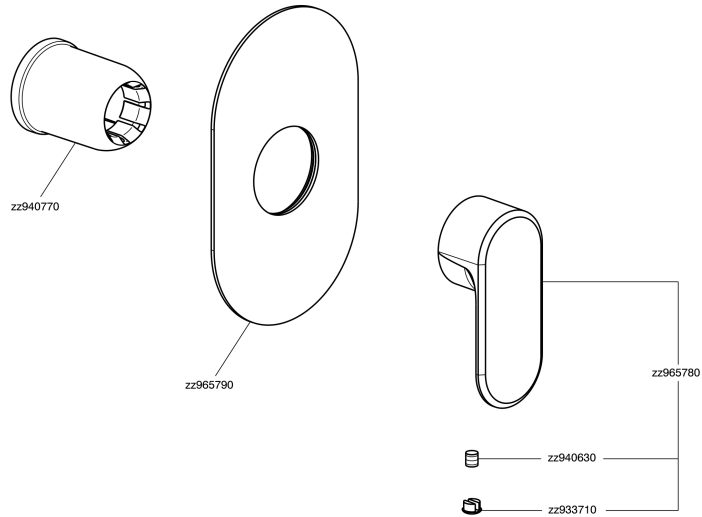

Exposed part for concealed S.L. shower valve LINEAVIVA_LV003000

LV003000

<https://en.cisal.it/exposed-part-for-concealed-s-l-shower-valve-lineaviva-lv003000>

Concealed single lever shower mixer CONCEALED_ZA005300

ZA005300

<https://en.cisal.it/concealed-single-lever-shower-mixer-concealed-za005300>

2026-04-27