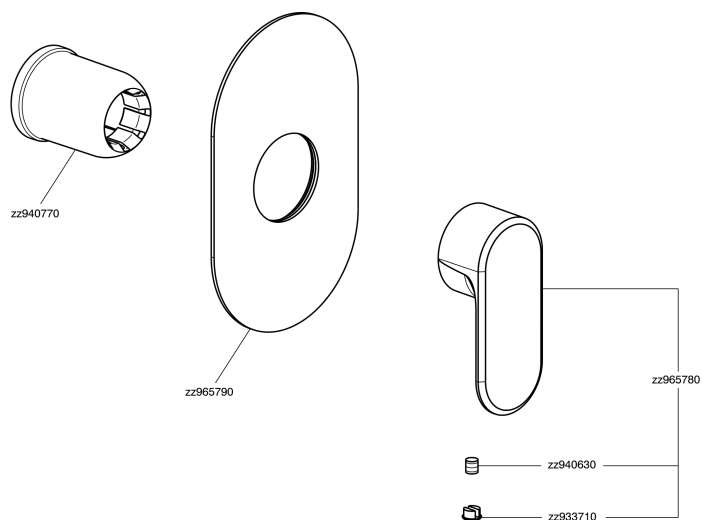

Exposed part for concealed S.L. shower valve LINEAVIVA_LV003000

LV003000

<https://en.cisal.it/exposed-part-for-concealed-s-l-shower-valve-lineaviva-lv003000>

Concealed single lever shower mixer CONCEALED_ZA005300

ZA005300

<https://en.cisal.it/concealed-single-lever-shower-mixer-concealed-za005300>

2026-06-14