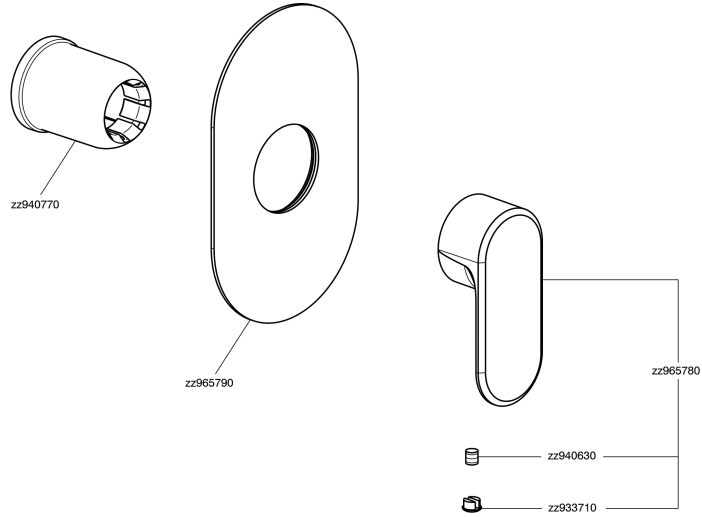

Exposed part for concealed S.L. shower valve LINEAVIVA_LV003000

LV003000

<https://en.cisal.it/exposed-part-for-concealed-s-l-shower-valve-lineaviva-lv003000>

Concealed single lever shower mixer CONCEALED_ZA005300

ZA005300

<https://en.cisal.it/concealed-single-lever-shower-mixer-concealed-za005300>

2026-04-05