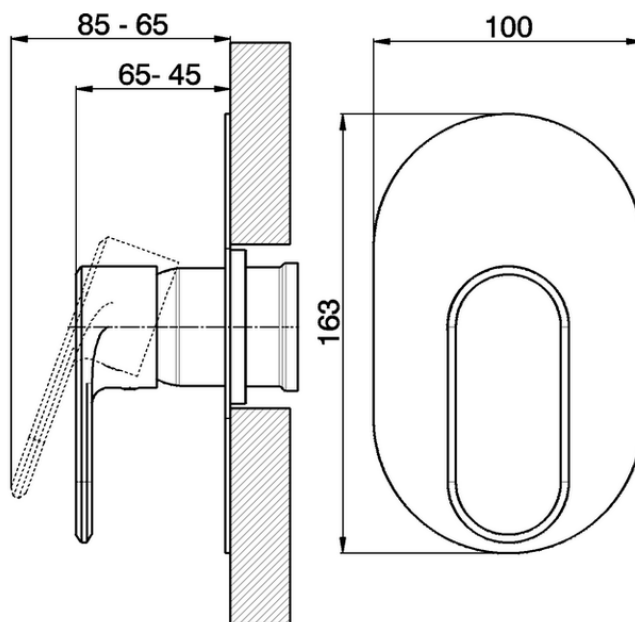

## Exposed part for concealed S.L. shower valve LINEAVIVA\_LV003000

LV003000

<https://en.cisal.it/exposed-part-for-concealed-s-l-shower-valve-lineaviva-lv003000>

Piastra/Plate/Plaque/Platte/Placa

2-3mm: XX 27-47 YY 54-74

10mm: XX 16-40 YY 43-68

ZA005300

<https://en.cisal.it/concealed-single-lever-shower-mixer-concealed-za005300>

2026-05-19