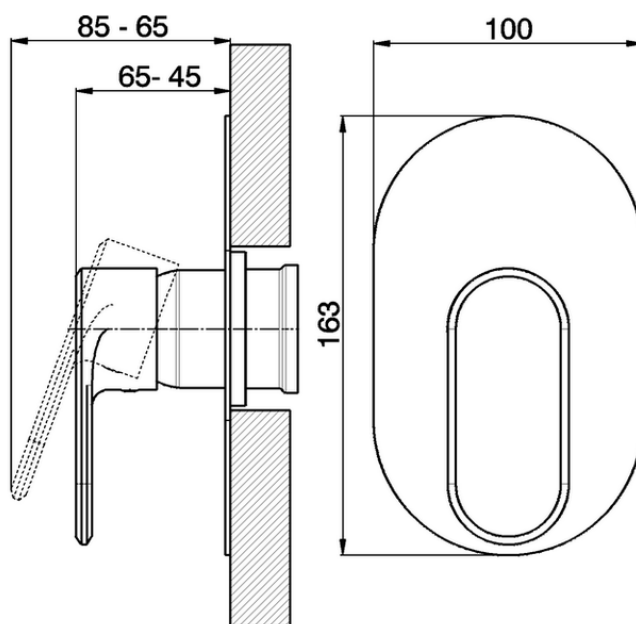

Exposed part for concealed S.L. shower valve LINEAVIVA_LV003000

LV003000

<https://en.cisal.it/exposed-part-for-concealed-s-l-shower-valve-lineaviva-lv003000>

Piastra/Plate/Plaque/Platte/Placa

2-3mm: XX 27-47 YY 54-74

10mm: XX 16-40 YY 43-68

ZA005300

<https://en.cisal.it/concealed-single-lever-shower-mixer-concealed-za005300>

2026-04-26