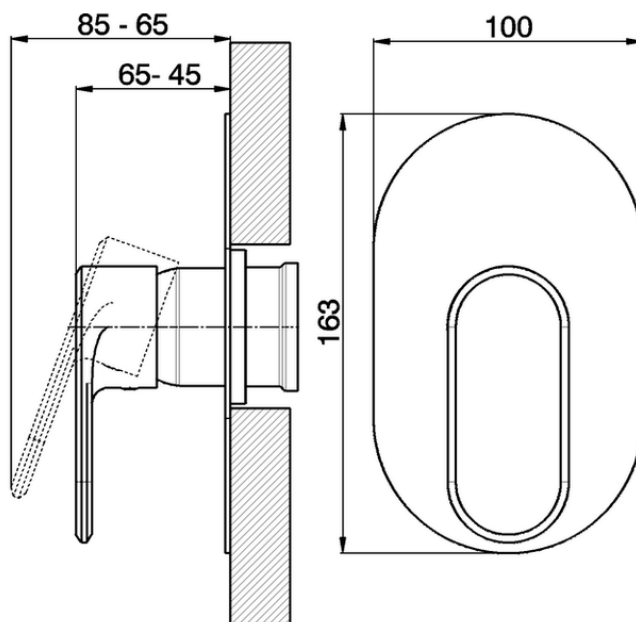

Exposed part for concealed S.L. shower valve LINEAVIVA_LV003000

LV003000

<https://en.cisal.it/exposed-part-for-concealed-s-l-shower-valve-lineaviva-lv003000>

Piastra/Plate/Plaque/Platte/Placa

2-3mm: XX 27-47 YY 54-74

10mm: XX 16-40 YY 43-68

ZA005300

<https://en.cisal.it/concealed-single-lever-shower-mixer-concealed-za005300>

2026-06-13