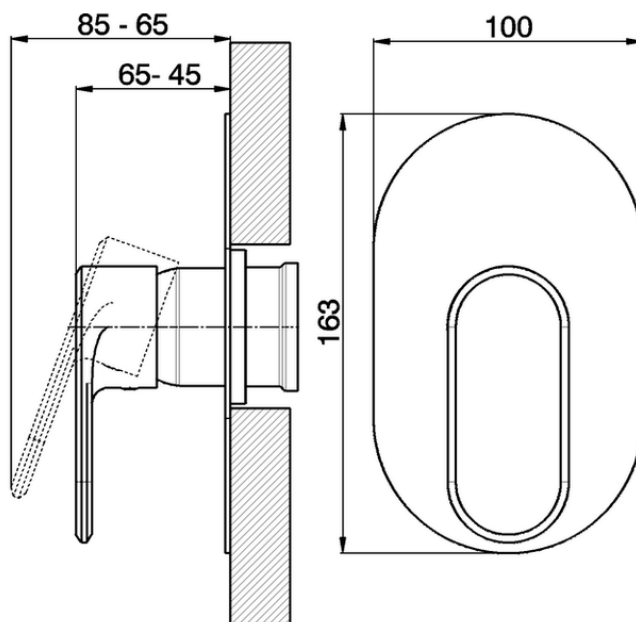

Exposed part for concealed S.L. shower valve LINEAVIVA_LV003000

LV003000

<https://en.cisal.it/exposed-part-for-concealed-s-l-shower-valve-lineaviva-lv003000>

Piastra/Plate/Plaque/Platte/Placa

2-3mm: XX 27-47 YY 54-74

10mm: XX 16-40 YY 43-68

ZA005300

<https://en.cisal.it/concealed-single-lever-shower-mixer-concealed-za005300>

2026-04-05