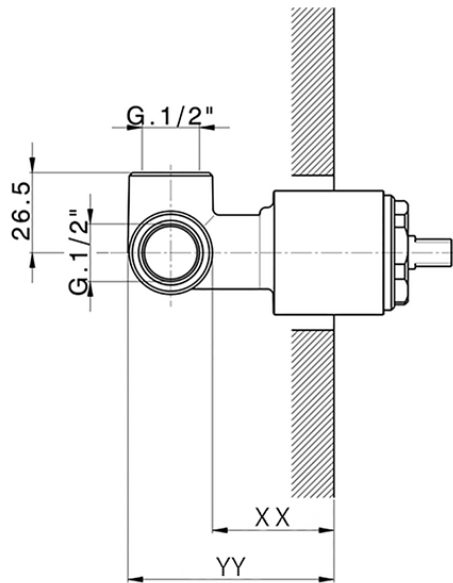

Exposed part for concealed S.L. shower valve LINEAVIVA_LV003000

LV003000

<https://en.cisal.it/exposed-part-for-concealed-s-l-shower-valve-lineaviva-lv003000>

Piastra/Plate/Plaque/Platte/Placa

2-3mm: XX 27-47 YY 54-74

10mm: XX 16-40 YY 43-68

ZA005300

<https://en.cisal.it/concealed-single-lever-shower-mixer-concealed-za005300>

2026-06-13