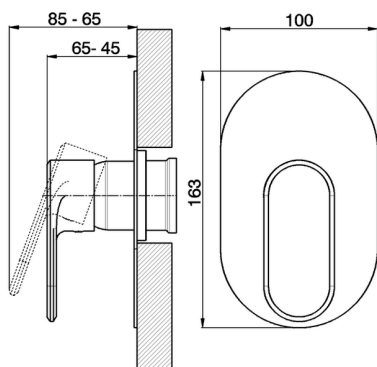

## Exposed part for concealed S.L. shower valve LINEAVIVA\_LV003000

MODEL **LV003000**

Exposed part for concealed S.L. shower valve, without concealed part, for item ZA005300

## Exposed part for concealed S.L. shower valve LINEAVIVA\_LV003000

LV003000

<https://en.cisal.it/exposed-part-for-concealed-s-l-shower-valve-lineaviva-lv003000>

## Concealed single lever shower mixer CONCEALED\_ZA005300

MODEL **ZA005300**

Concealed single lever shower mixer, 1/2" concealed shower, without trim kit

AVAILABLE FINISHINGS

CHARACTERISTICS

Concealed **1**  
 Cartridge Spare Parts **ZZ94035000**  
**35 mm Cartridge**

Piastra/Plate/Plaque/Platte/Placa  
 2-3mm: XX 27-47 YY 54-74  
 10mm: XX 16-40 YY 43-68

2026-06-14