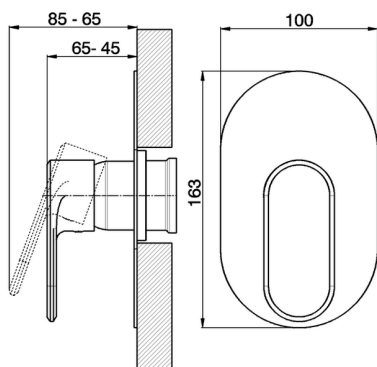

Exposed part for concealed S.L. shower valve LINEAVIVA_LV003000

MODEL **LV003000**

Exposed part for concealed S.L. shower valve, without concealed part, for item ZA005300

AVAILABLE FINISHINGS

-  **21** 21 Chrome
-  **2B** 2B Polished Nickel
-  **2F** 2F Brushed Nickel
-  **40** 40 Matt Black
-  **4Q** 4Q Matt White

CHARACTERISTICS

Installation **Concealed**
 Required concealed parts **ZA005300**

Exposed part for concealed S.L. shower valve LINEAVIVA_LV003000

LV003000

<https://en.cisal.it/exposed-part-for-concealed-s-l-shower-valve-lineaviva-lv003000>

Concealed single lever shower mixer CONCEALED_ZA005300

MODEL **ZA005300**

Concealed single lever shower mixer, 1/2" concealed shower, without trim kit

AVAILABLE FINISHINGS

 **04** 04 Without finishing

CHARACTERISTICS

Concealed **1**
 Cartridge Spare Parts **ZZ94035000**
35 mm Cartridge

Piastra/Plate/Plaque/Platte/Placa
 2-3mm: XX 27-47 YY 54-74
 10mm: XX 16-40 YY 43-68

2026-04-06