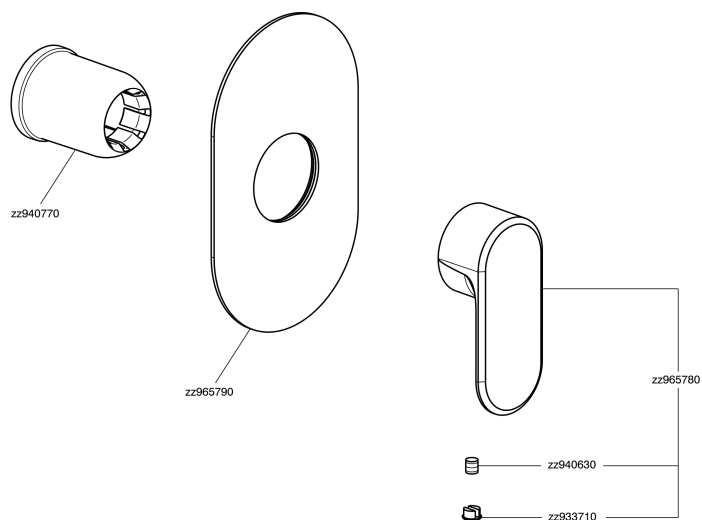

Exposed part for concealed S.L. shower valve LINEAVIVA_LV003000

MODEL **LV003000**

Exposed part for concealed S.L. shower valve, without concealed part, for item ZA005300

AVAILABLE FINISHINGS

-  **21** 21 Chrome
-  **2B** 2B Polished Nickel
-  **2F** 2F Brushed Nickel
-  **40** 40 Matt Black
-  **4Q** 4Q Matt White

CHARACTERISTICS

Installation **Concealed**
 Required concealed parts **ZA005300**

Exposed part for concealed S.L. shower valve LINEAVIVA_LV003000

LV003000

<https://en.cisal.it/exposed-part-for-concealed-s-l-shower-valve-lineaviva-lv003000>

Concealed single lever shower mixer CONCEALED_ZA005300

MODEL **ZA005300**

Concealed single lever shower mixer, 1/2" concealed shower, without trim kit

AVAILABLE FINISHINGS

04 04 Without finishing

CHARACTERISTICS

Concealed **1**
 Cartridge Spare Parts **ZZ94035000**
35 mm Cartridge

Piastra/Plate/Plaque/Platte/Placa
 2-3mm: XX 27-47 YY 54-74
 10mm: XX 16-40 YY 43-68

2026-05-19