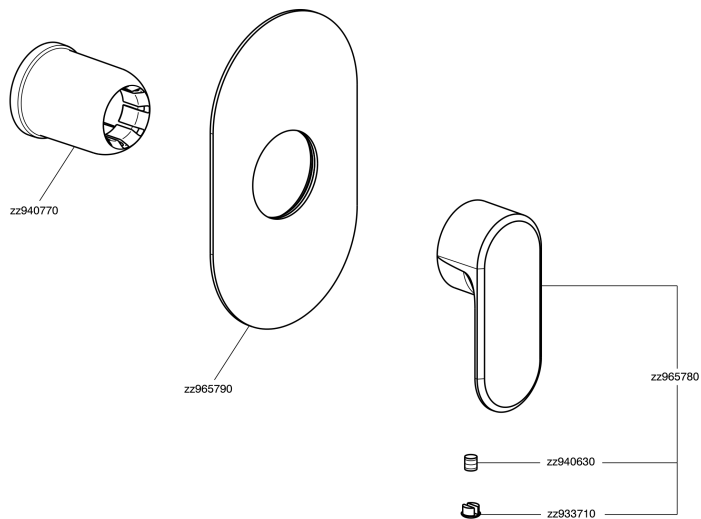

Exposed part for concealed S.L. shower valve LINEAVIVA_LV003000

MODEL **LV003000**

Exposed part for concealed S.L. shower valve, without concealed part, for item ZA005300

AVAILABLE FINISHINGS

-  **21** 21 Chrome
-  **2B** 2B Polished Nickel
-  **2F** 2F Brushed Nickel
-  **40** 40 Matt Black
-  **4Q** 4Q Matt White

CHARACTERISTICS

Installation **Concealed**
 Required concealed parts **ZA005300**

Exposed part for concealed S.L. shower valve LINEAVIVA_LV003000

LV003000

<https://en.cisal.it/exposed-part-for-concealed-s-l-shower-valve-lineaviva-lv003000>

Concealed single lever shower mixer CONCEALED_ZA005300

MODEL **ZA005300**

Concealed single lever shower mixer, 1/2" concealed shower, without trim kit

AVAILABLE FINISHINGS

 **04** 04 Without finishing

CHARACTERISTICS

Concealed **1**
 Cartridge Spare Parts **ZZ94035000**
35 mm Cartridge

Piastra/Plate/Plaque/Platte/Placa
 2-3mm: XX 27-47 YY 54-74
 10mm: XX 16-40 YY 43-68

2026-04-06