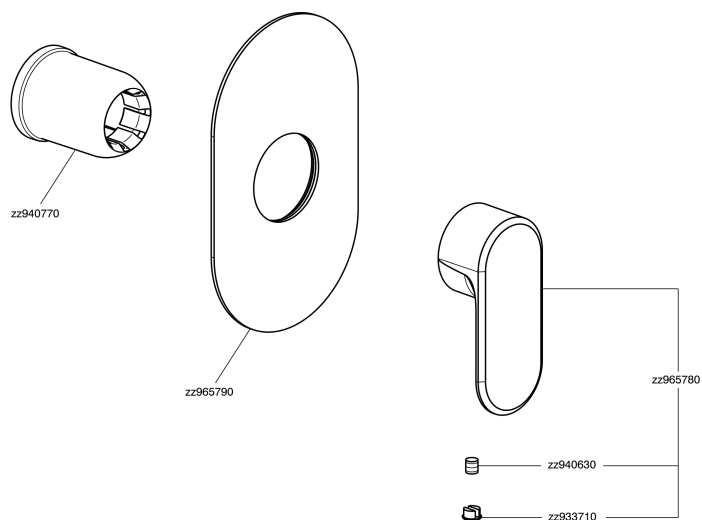

Exposed part for concealed S.L. shower valve LINEAVIVA_LV003000

MODEL **LV003000**

Exposed part for concealed S.L. shower valve, without concealed part, for item ZA005300

AVAILABLE FINISHINGS

-  **21** 21 Chrome
-  **2B** 2B Polished Nickel
-  **2F** 2F Brushed Nickel
-  **40** 40 Matt Black
-  **4Q** 4Q Matt White

CHARACTERISTICS

Installation **Concealed**
 Required concealed parts **ZA005300**

Exposed part for concealed S.L. shower valve LINEAVIVA_LV003000

LV003000

<https://en.cisal.it/exposed-part-for-concealed-s-l-shower-valve-lineaviva-lv003000>

Concealed single lever shower mixer CONCEALED_ZA005300

MODEL **ZA005300**

Concealed single lever shower mixer, 1/2" concealed shower, without trim kit

AVAILABLE FINISHINGS

 **04** 04 Without finishing

CHARACTERISTICS

Concealed **1**
 Cartridge Spare Parts **ZZ94035000**
35 mm Cartridge

Piastra/Plate/Plaque/Platte/Placa
 2-3mm: XX 27-47 YY 54-74
 10mm: XX 16-40 YY 43-68

2026-04-26