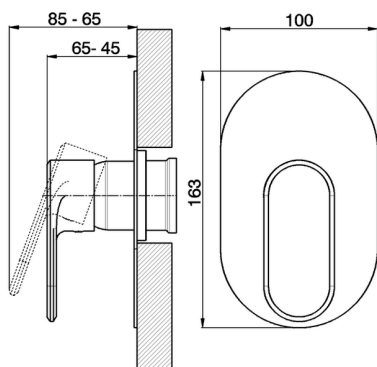

Exposed part for concealed S.L. shower valve LINEAVIVA_LV003000

MODEL **LV003000**

Exposed part for concealed S.L. shower valve, without concealed part, for item ZA005300

AVAILABLE FINISHINGS

-  **21** 21 Chrome
-  **2B** 2B Polished Nickel
-  **2F** 2F Brushed Nickel
-  **40** 40 Matt Black
-  **4Q** 4Q Matt White

CHARACTERISTICS

Installation **Concealed**
 Required concealed parts **ZA005300**

Exposed part for concealed S.L. shower valve LINEAVIVA_LV003000

LV003000

<https://en.cisal.it/exposed-part-for-concealed-s-l-shower-valve-lineaviva-lv003000>

Concealed single lever shower mixer CONCEALED_ZA005300

MODEL **ZA005300**

Concealed single lever shower mixer, 1/2" concealed shower, without trim kit

AVAILABLE FINISHINGS

 **04** 04 Without finishing

CHARACTERISTICS

Concealed **1**
 Cartridge Spare Parts **ZZ94035000**
35 mm Cartridge

Piastra/Plate/Plaque/Platte/Placa
 2-3mm: XX 27-47 YY 54-74
 10mm: XX 16-40 YY 43-68

2026-04-26