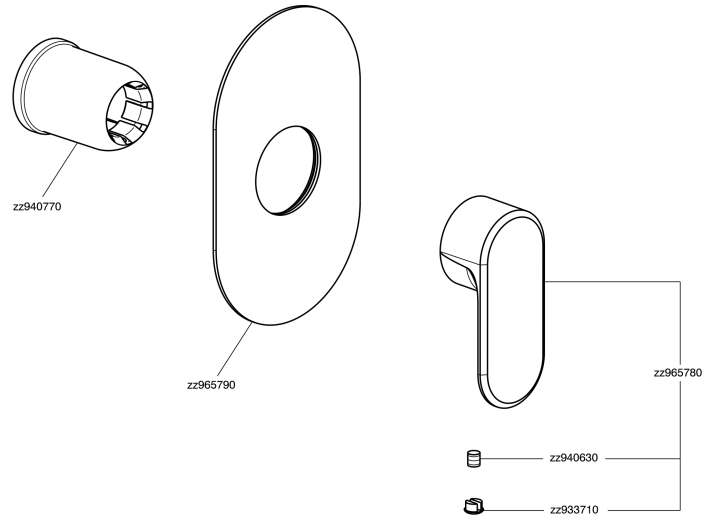

## Exposed part for concealed S.L. shower valve LINEAVIVA\_LV003000

LV003000

<https://en.cisal.it/exposed-part-for-concealed-s-l-shower-valve-lineaviva-lv003000>

## Concealed single lever shower mixer CONCEALED\_ZA005300

ZA005300

<https://en.cisal.it/concealed-single-lever-shower-mixer-concealed-za005300>

2026-04-26