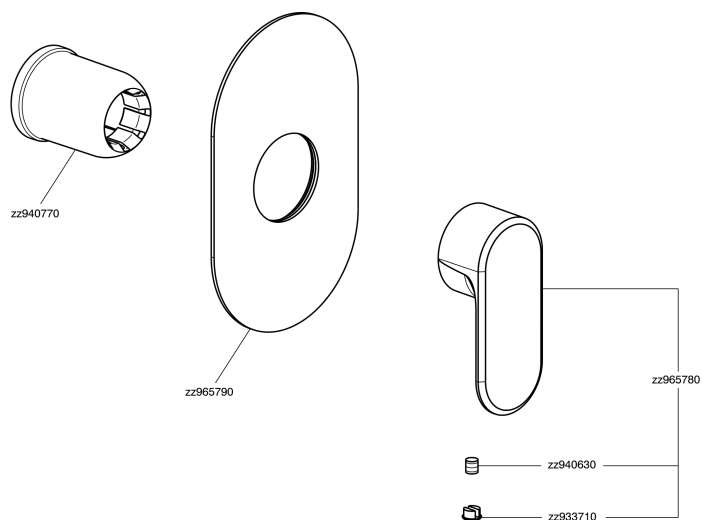

Exposed part for concealed S.L. shower valve LINEAVIVA_LV003000

LV003000

<https://en.cisal.it/exposed-part-for-concealed-s-l-shower-valve-lineaviva-lv003000>

Concealed single lever shower mixer CONCEALED_ZA005300

ZA005300

<https://en.cisal.it/concealed-single-lever-shower-mixer-concealed-za005300>

2026-05-19