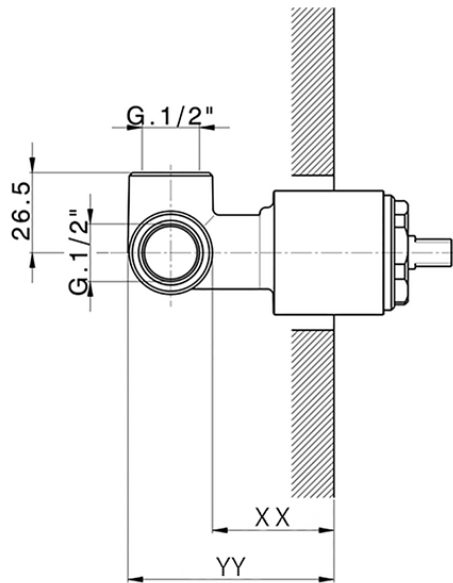

Exposed part for concealed S.L. shower valve LINEAVIVA_LV003000

LV003000

<https://en.cisal.it/exposed-part-for-concealed-s-l-shower-valve-lineaviva-lv003000>

Piastra/Plate/Plaque/Platte/Placa

2-3mm: XX 27-47 YY 54-74

10mm: XX 16-40 YY 43-68

ZA005300

<https://en.cisal.it/concealed-single-lever-shower-mixer-concealed-za005300>

2026-04-06