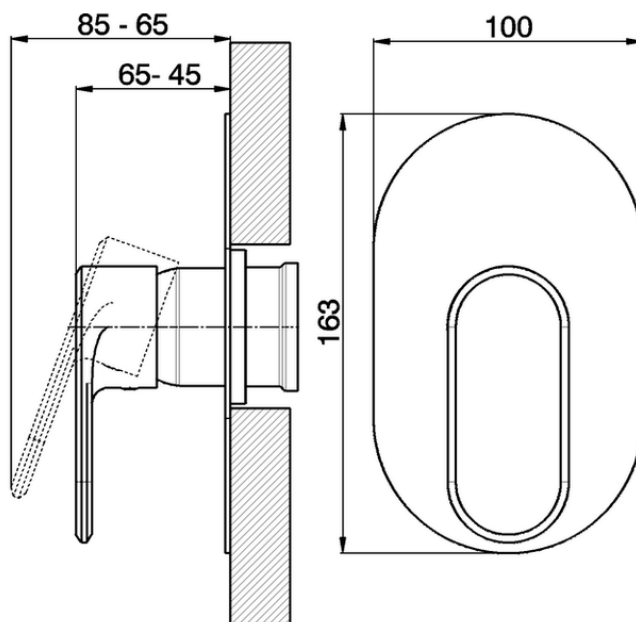

Exposed part for concealed S.L. shower valve LINEAVIVA_LV003000

LV003000

<https://en.cisal.it/exposed-part-for-concealed-s-l-shower-valve-lineaviva-lv003000>

Piastra/Plate/Plaque/Platte/Placa

2-3mm: XX 27-47 YY 54-74

10mm: XX 16-40 YY 43-68

ZA005300

<https://en.cisal.it/concealed-single-lever-shower-mixer-concealed-za005300>

2026-04-06