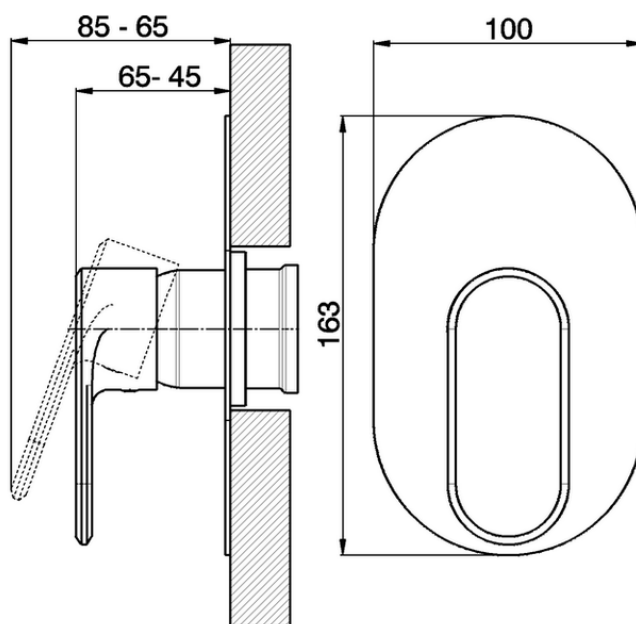

Exposed part for concealed S.L. shower valve LINEAVIVA_LV003000

LV003000

<https://en.cisal.it/exposed-part-for-concealed-s-l-shower-valve-lineaviva-lv003000>

Piastra/Plate/Plaque/Platte/Placa

2-3mm: XX 27-47 YY 54-74

10mm: XX 16-40 YY 43-68

ZA005300

<https://en.cisal.it/concealed-single-lever-shower-mixer-concealed-za005300>

2026-06-14