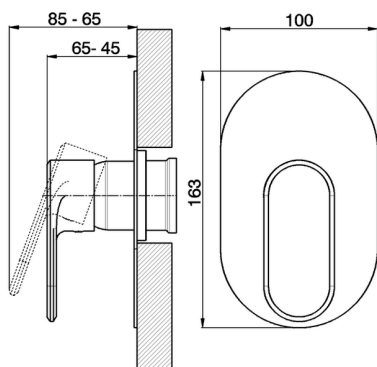

Exposed part for concealed S.L. shower valve LINEAVIVA_LV003000

MODEL **LV003000**

Exposed part for concealed S.L. shower valve, without concealed part, for item ZA005300

AVAILABLE FINISHINGS

-  **21** 21 Chrome
-  **2B** 2B Polished Nickel
-  **2F** 2F Brushed Nickel
-  **40** 40 Matt Black
-  **4Q** 4Q Matt White

CHARACTERISTICS

Installation **Concealed**
 Required concealed parts **ZA005300**

Exposed part for concealed S.L. shower valve LINEAVIVA_LV003000

LV003000

<https://en.cisal.it/exposed-part-for-concealed-s-l-shower-valve-lineaviva-lv003000>

Concealed single lever shower mixer CONCEALED_ZA005300

MODEL **ZA005300**

Concealed single lever shower mixer, 1/2" concealed shower, without trim kit

AVAILABLE FINISHINGS

04 04 Without finishing

CHARACTERISTICS

Concealed **1**
 Cartridge Spare Parts **ZZ94035000**
35 mm Cartridge

Piastra/Plate/Plaque/Platte/Placa
 2-3mm: XX 27-47 YY 54-74
 10mm: XX 16-40 YY 43-68

2026-06-14