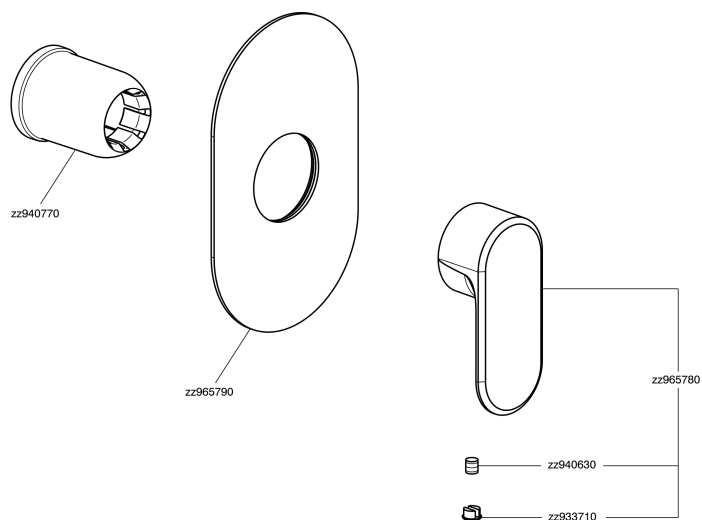

Exposed part for concealed S.L. shower valve LINEAVIVA_LV003000

MODEL **LV003000**

Exposed part for concealed S.L. shower valve, without concealed part, for item ZA005300

AVAILABLE FINISHINGS

-  **21** 21 Chrome
-  **2B** 2B Polished Nickel
-  **2F** 2F Brushed Nickel
-  **40** 40 Matt Black
-  **4Q** 4Q Matt White

CHARACTERISTICS

Installation **Concealed**
 Required concealed parts **ZA005300**

Exposed part for concealed S.L. shower valve LINEAVIVA_LV003000

LV003000

<https://en.cisal.it/exposed-part-for-concealed-s-l-shower-valve-lineaviva-lv003000>

Concealed single lever shower mixer CONCEALED_ZA005300

MODEL **ZA005300**

Concealed single lever shower mixer, 1/2" concealed shower, without trim kit

AVAILABLE FINISHINGS

04 04 Without finishing

CHARACTERISTICS

Concealed **1**
 Cartridge Spare Parts **ZZ94035000**
35 mm Cartridge

Piastra/Plate/Plaque/Platte/Placa
 2-3mm: XX 27-47 YY 54-74
 10mm: XX 16-40 YY 43-68

2026-06-14