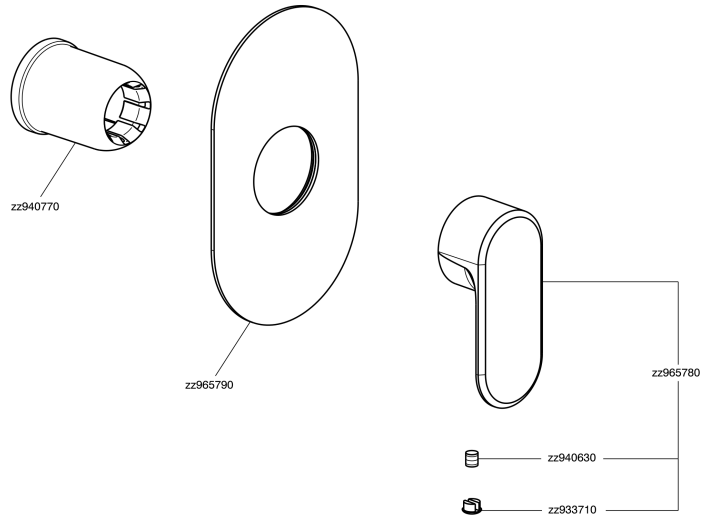

Exposed part for concealed S.L. shower valve LINEAVIVA_LV003000

MODEL **LV003000**

Exposed part for concealed S.L. shower valve, without concealed part, for item ZA005300

AVAILABLE FINISHINGS

-  **21** 21 Chrome
-  **2B** 2B Polished Nickel
-  **2F** 2F Brushed Nickel
-  **40** 40 Matt Black
-  **4Q** 4Q Matt White

CHARACTERISTICS

Installation **Concealed**
 Required concealed parts **ZA005300**

Exposed part for concealed S.L. shower valve LINEAVIVA_LV003000

LV003000

<https://en.cisal.it/exposed-part-for-concealed-s-l-shower-valve-lineaviva-lv003000>

Concealed single lever shower mixer CONCEALED_ZA005300

MODEL **ZA005300**

Concealed single lever shower mixer, 1/2" concealed shower, without trim kit

AVAILABLE FINISHINGS

CHARACTERISTICS

Concealed **1**
 Cartridge Spare Parts **ZZ94035000**
35 mm Cartridge

Piastra/Plate/Plaque/Platte/Placa
 2-3mm: XX 27-47 YY 54-74
 10mm: XX 16-40 YY 43-68

2026-04-27