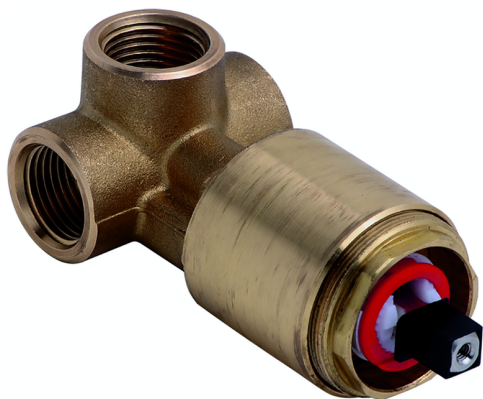

## Exposed part for concealed S.L. shower valve LINEAVIVA\_LV003000

MODEL **LV003000**

Exposed part for concealed S.L. shower valve, without concealed part, for item ZA005300

### CHARACTERISTICS

Installation **Concealed**  
 Required concealed parts **ZA005300**

## Exposed part for concealed S.L. shower valve LINEAVIVA\_LV003000

LV003000

<https://en.cisal.it/exposed-part-for-concealed-s-l-shower-valve-lineaviva-lv003000>

## Concealed single lever shower mixer CONCEALED\_ZA005300

MODEL **ZA005300**

Concealed single lever shower mixer, 1/2" concealed shower, without trim kit

AVAILABLE FINISHINGS

**04** 04 Without finishing

CHARACTERISTICS