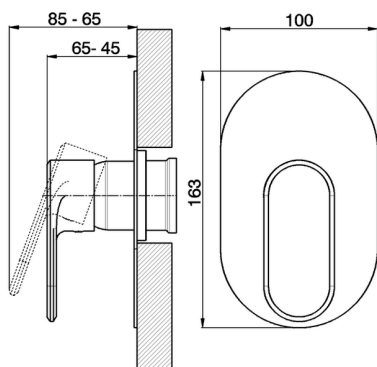

CHARACTERISTICS

Installation **Concealed**
Required concealed parts **ZA005300**