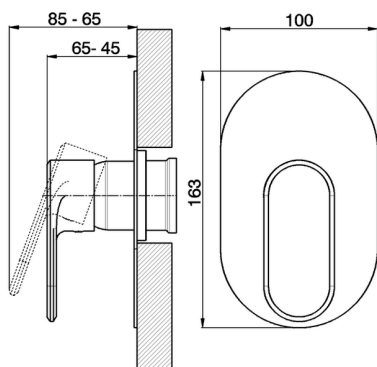

Exposed part for concealed S.L. shower valve LINEAVIVA_LV003000

MODEL **LV003000**

Exposed part for concealed S.L. shower valve, without concealed part, for item ZA005300

AVAILABLE FINISHINGS

-  **21** 21 Chrome
-  **2B** 2B Polished Nickel
-  **2F** 2F Brushed Nickel
-  **40** 40 Matt Black
-  **4Q** 4Q Matt White

CHARACTERISTICS

Installation **Concealed**
 Required concealed parts **ZA005300**

Exposed part for concealed S.L. shower valve LINEAVIVA_LV003000

LV003000

<https://en.cisal.it/exposed-part-for-concealed-s-l-shower-valve-lineaviva-lv003000>

Concealed single lever shower mixer CONCEALED_ZA005300

MODEL **ZA005300**

Concealed single lever shower mixer, 1/2" concealed shower, without trim kit

AVAILABLE FINISHINGS

CHARACTERISTICS

Concealed **1**
 Cartridge Spare Parts **ZZ94035000**
35 mm Cartridge

Piastra/Plate/Plaque/Platte/Placa
 2-3mm: XX 27-47 YY 54-74
 10mm: XX 16-40 YY 43-68

2026-04-27