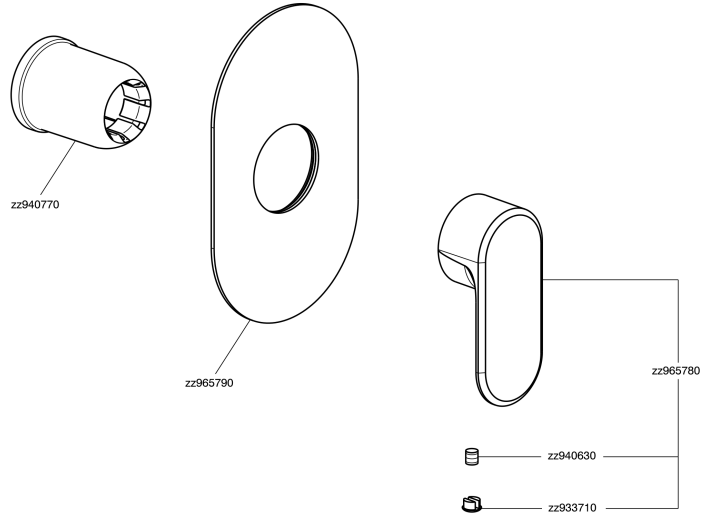

## Exposed part for concealed S.L. shower valve LINEAVIVA\_LV003000

MODEL **LV003000**

Exposed part for concealed S.L. shower valve, without concealed part, for item ZA005300

### CHARACTERISTICS

Installation **Concealed**  
 Required concealed parts **ZA005300**

## Exposed part for concealed S.L. shower valve LINEAVIVA\_LV003000

LV003000

<https://en.cisal.it/exposed-part-for-concealed-s-l-shower-valve-lineaviva-lv003000>

## Concealed single lever shower mixer CONCEALED\_ZA005300

MODEL **ZA005300**

Concealed single lever shower mixer, 1/2" concealed shower, without trim kit

AVAILABLE FINISHINGS

**04** 04 Without finishing

CHARACTERISTICS