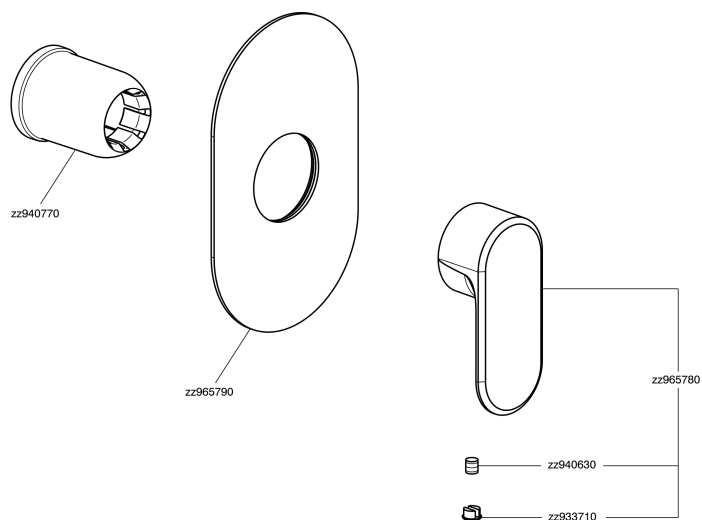

## Exposed part for concealed S.L. shower valve LINEAVIVA\_LV003000

MODEL **LV003000**

Exposed part for concealed S.L. shower valve, without concealed part, for item ZA005300

### CHARACTERISTICS

Installation **Concealed**  
 Required concealed parts **ZA005300**

## Exposed part for concealed S.L. shower valve LINEAVIVA\_LV003000

LV003000

<https://en.cisal.it/exposed-part-for-concealed-s-l-shower-valve-lineaviva-lv003000>

## Concealed single lever shower mixer CONCEALED\_ZA005300

MODEL **ZA005300**

Concealed single lever shower mixer, 1/2" concealed shower, without trim kit

AVAILABLE FINISHINGS

CHARACTERISTICS

Concealed **1**  
 Cartridge Spare Parts **ZZ94035000**  
**35 mm Cartridge**