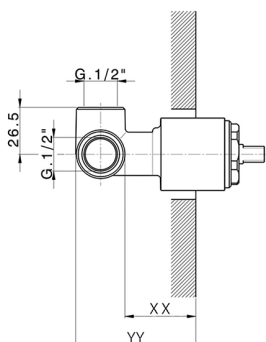

Exposed part for concealed S.L. shower valve LINEAVIVA_LV003000

MODEL **LV003000**

Exposed part for concealed S.L. shower valve, without concealed part, for item ZA005300

AVAILABLE FINISHINGS

-  **21** 21 Chrome
-  **2B** 2B Polished Nickel
-  **2F** 2F Brushed Nickel
-  **40** 40 Matt Black
-  **4Q** 4Q Matt White

CHARACTERISTICS

Installation **Concealed**
 Required concealed parts **ZA005300**

Exposed part for concealed S.L. shower valve LINEAVIVA_LV003000

LV003000

<https://en.cisal.it/exposed-part-for-concealed-s-l-shower-valve-lineaviva-lv003000>

Concealed single lever shower mixer CONCEALED_ZA005300

MODEL **ZA005300**

Concealed single lever shower mixer, 1/2" concealed shower, without trim kit

AVAILABLE FINISHINGS

CHARACTERISTICS

Concealed **1**
 Cartridge Spare Parts **ZZ94035000**
35 mm Cartridge

Piastra/Plate/Plaque/Platte/Placa
 2-3mm: XX 27-47 YY 54-74
 10mm: XX 16-40 YY 43-68

2026-04-27