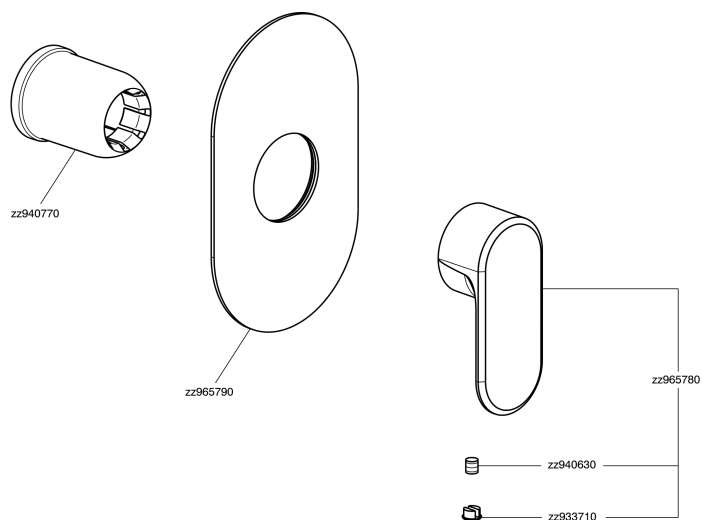

Exposed part for concealed S.L. shower valve LINEAVIVA_LV003000

LV003000

<https://en.cisal.it/exposed-part-for-concealed-s-l-shower-valve-lineaviva-lv003000>

Concealed single lever shower mixer CONCEALED_ZA005300

ZA005300

<https://en.cisal.it/concealed-single-lever-shower-mixer-concealed-za005300>

2026-06-13