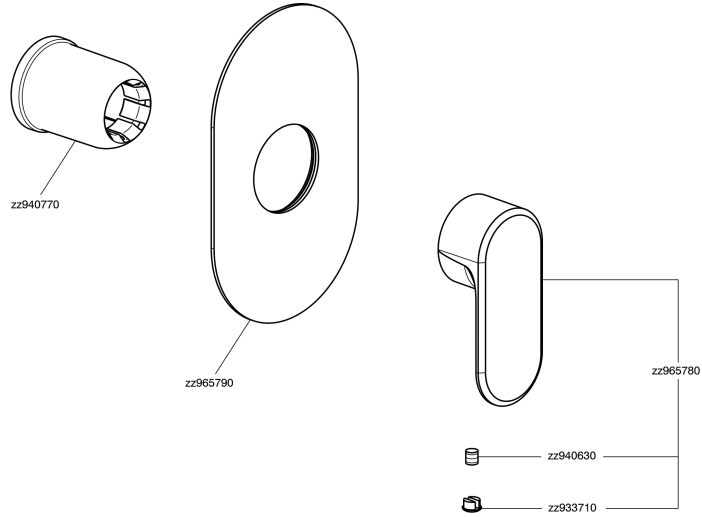

Exposed part for concealed S.L. shower valve LINEAVIVA_LV003000

LV003000

<https://en.cisal.it/exposed-part-for-concealed-s-l-shower-valve-lineaviva-lv003000>

Concealed single lever shower mixer CONCEALED_ZA005300

ZA005300

<https://en.cisal.it/concealed-single-lever-shower-mixer-concealed-za005300>

2026-04-06