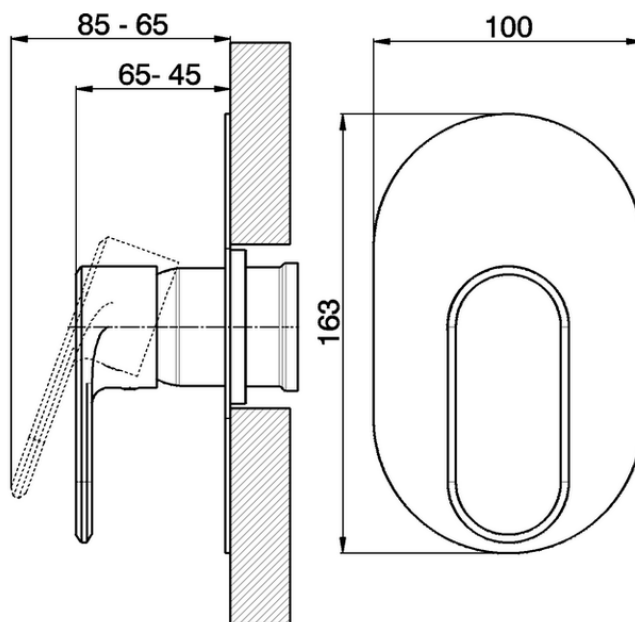

Exposed part for concealed S.L. shower valve LINEAVIVA_LV003000

LV003000

<https://en.cisal.it/exposed-part-for-concealed-s-l-shower-valve-lineaviva-lv003000>

Piastra/Plate/Plaque/Platte/Placa

2-3mm: XX 27-47 YY 54-74

10mm: XX 16-40 YY 43-68

ZA005300

<https://en.cisal.it/concealed-single-lever-shower-mixer-concealed-za005300>

2026-06-13