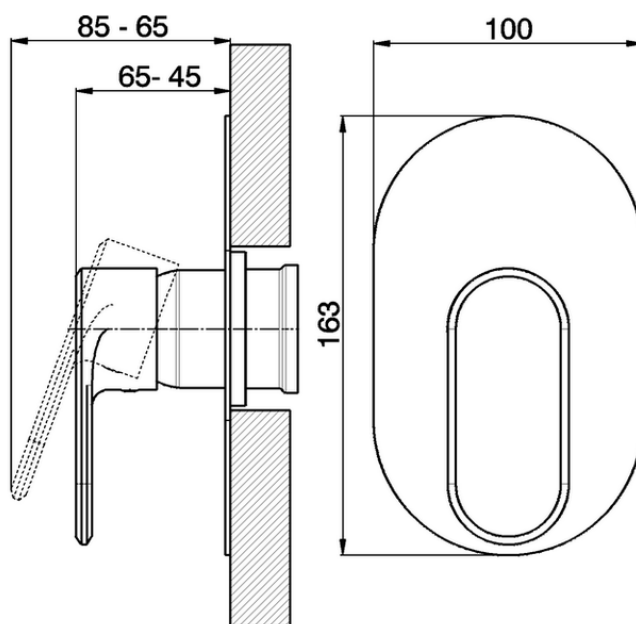

## Exposed part for concealed S.L. shower valve LINEAVIVA\_LV003000

LV003000

<https://en.cisal.it/exposed-part-for-concealed-s-l-shower-valve-lineaviva-lv003000>

Piastra/Plate/Plaque/Platte/Placa

2-3mm: XX 27-47 YY 54-74

10mm: XX 16-40 YY 43-68

ZA005300

<https://en.cisal.it/concealed-single-lever-shower-mixer-concealed-za005300>

2026-04-27