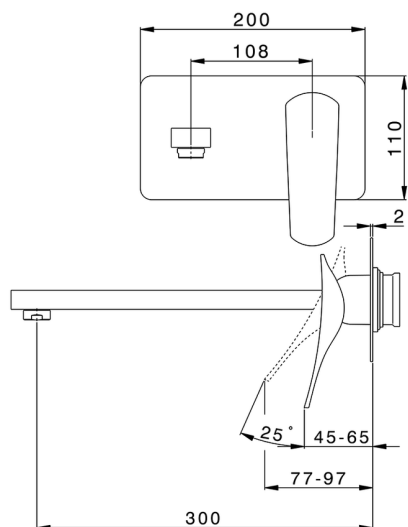

CHARACTERISTICS

2024-12-22