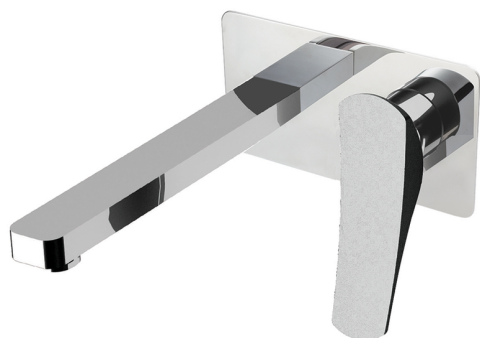

## Exposed part for single lever washbasin valve ROADSTER ACCENT\_RA005515

MODEL **RA005515**

Exposed part for single lever washbasin valve, without concealed part, spout L.300 mm, for item Easy-Box ZA002450-ZA025510

### AVAILABLE FINISHINGS

-  **21** 21 Chrome
-  **2B** 2B Polished Nickel
-  **2F** 2F Brushed Nickel
-  **2Q** 2Q Black Titanium
-  **40** 40 Matt Black
-  **4Q** 4Q Matt White