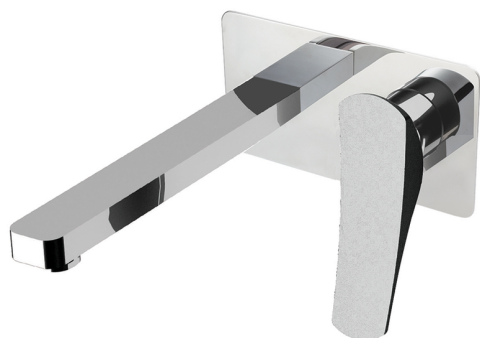

Exposed part for single lever washbasin valve ROADSTER ACCENT_RA005515

MODEL **RA005515**

Exposed part for single lever washbasin valve, without concealed part, spout L.300 mm, for item Easy-Box ZA002450-ZA025510

AVAILABLE FINISHINGS

-  **21** 21 Chrome
-  **2B** 2B Polished Nickel
-  **2F** 2F Brushed Nickel
-  **2Q** 2Q Black Titanium
-  **40** 40 Matt Black
-  **4Q** 4Q Matt White

CHARACTERISTICS

2024-12-22