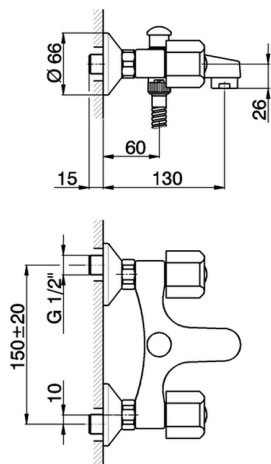

Bath mixer TR_TR000150

MODEL **TR000150**

Bath mixer, without flexible hose and handshower, 1/2" M flexible connection, without handles

AVAILABLE FINISHINGS

CHARACTERISTICS

2025-01-02