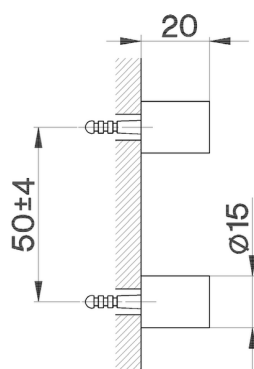

Toilet brush holder's fixing set BATHROOM ACCESSORIES_SY090660

MODEL **SY090660**

Toilet brush holder's fixing set

AVAILABLE FINISHINGS

21 21 Chrome

2B 2B Polished Nickel

2F 2F Brushed Nickel

2P 2P Rose Gold

2Q 2Q Black Titanium

40 40 Matt Black

4Q 4Q Matt White

CHARACTERISTICS

2026-05-19