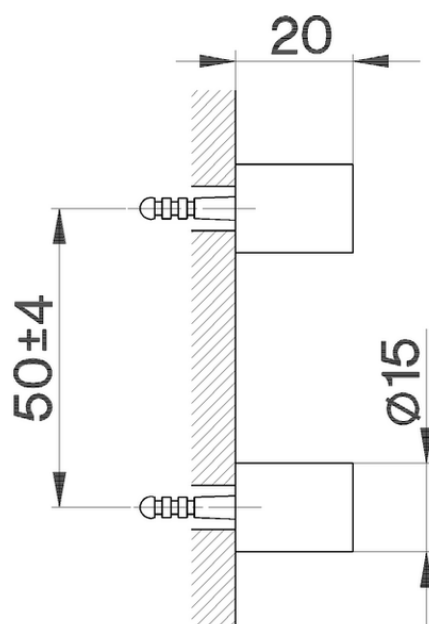

Toilet brush holder's fixing set BATHROOM ACCESSORIES_SY090660

SY090660

<https://en.cisal.it/toilet-brush-holders-fixing-set-bathroom-accessories-sy090660>

2026-06-14