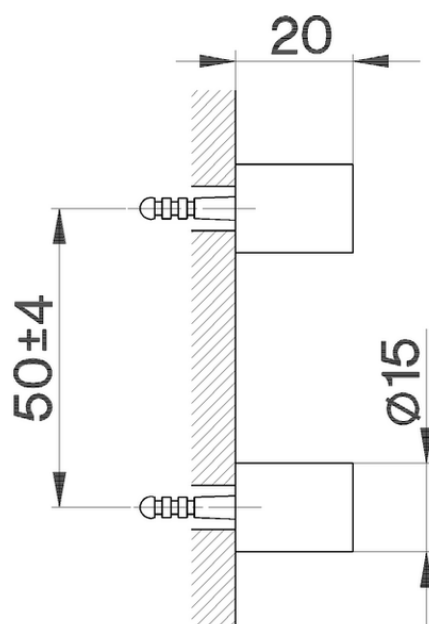

**Toilet brush holder's fixing set BATHROOM ACCESSORIES\_SY090660**

SY090660

<https://en.cisal.it/toilet-brush-holders-fixing-set-bathroom-accessories-sy090660>

2026-05-19