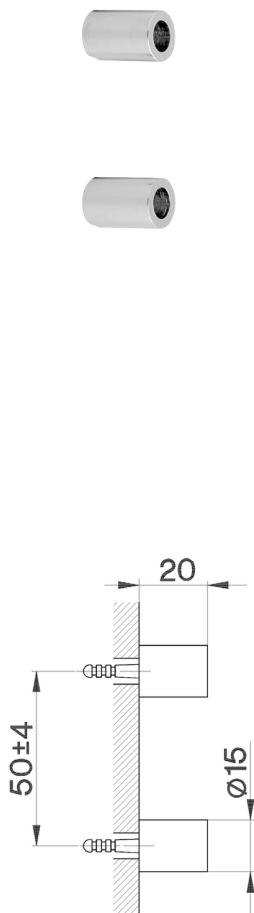

Toilet brush holder's fixing set BATHROOM ACCESSORIES_SY090660

MODEL **SY090660**

Toilet brush holder's fixing set

AVAILABLE FINISHINGS

-  **21** 21 Chrome
-  **2B** 2B Polished Nickel
-  **2F** 2F Brushed Nickel
-  **2P** 2P Rose Gold
-  **2Q** 2Q Black Titanium
-  **40** 40 Matt Black
-  **4Q** 4Q Matt White