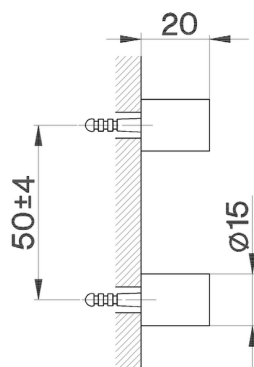

Toilet brush holder's fixing set BATHROOM ACCESSORIES_SY090660

MODEL **SY090660**

Toilet brush holder's fixing set

AVAILABLE FINISHINGS

- **21** 21 Chrome
- **2B** 2B Polished Nickel
- **2F** 2F Brushed Nickel
- **2P** 2P Rose Gold
- **2Q** 2Q Black Titanium
- **40** 40 Matt Black
- **4Q** 4Q Matt White

CHARACTERISTICS

2026-04-08