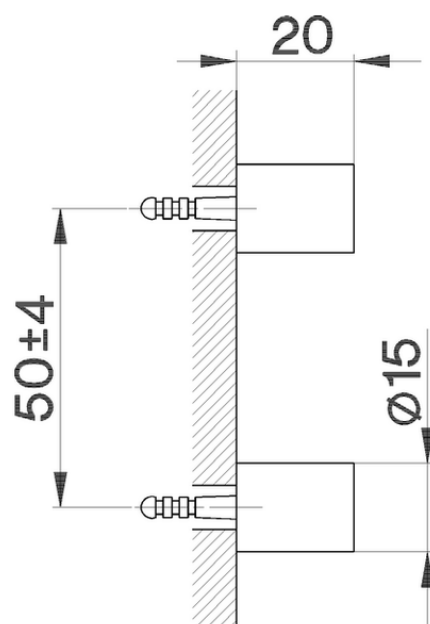

Toilet brush holder's fixing set BATHROOM ACCESSORIES_SY090660

SY090660

<https://en.cisal.it/toilet-brush-holders-fixing-set-bathroom-accessories-sy090660>

2026-06-13