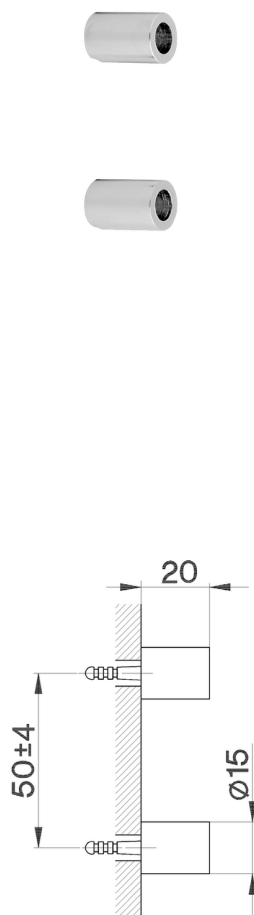

Toilet brush holder's fixing set BATHROOM ACCESSORIES_SY090660

MODEL **SY090660**

Toilet brush holder's fixing set

AVAILABLE FINISHINGS

-  **21** 21 Chrome
-  **2B** 2B Polished Nickel
-  **2F** 2F Brushed Nickel
-  **2P** 2P Rose Gold
-  **2Q** 2Q Black Titanium
-  **40** 40 Matt Black
-  **4Q** 4Q Matt White