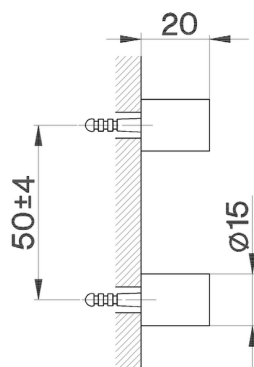

Toilet brush holder's fixing set BATHROOM ACCESSORIES_SY090660

MODEL **SY090660**

Toilet brush holder's fixing set

AVAILABLE FINISHINGS

-  **21** 21 Chrome
-  **2B** 2B Polished Nickel
-  **2F** 2F Brushed Nickel
-  **2P** 2P Rose Gold
-  **2Q** 2Q Black Titanium
-  **40** 40 Matt Black
-  **4Q** 4Q Matt White