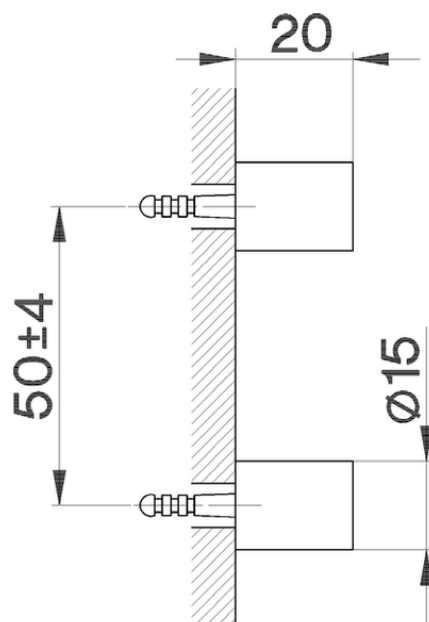

Toilet brush holder's fixing set BATHROOM ACCESSORIES_SY090660

SY090660

<https://en.cisal.it/toilet-brush-holders-fixing-set-bathroom-accessories-sy090660>

2026-06-08