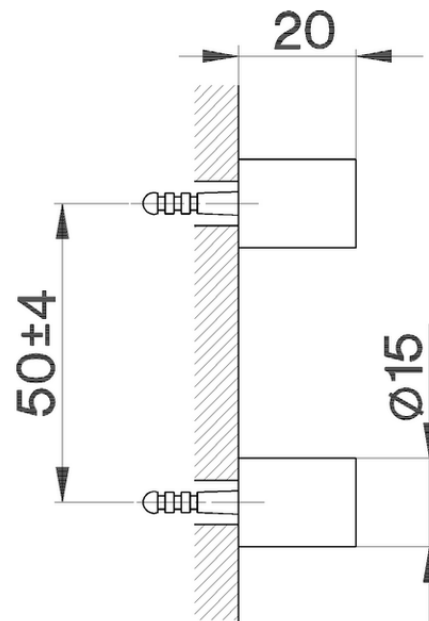

Toilet brush holder's fixing set BATHROOM ACCESSORIES_SY090660

SY090660

<https://en.cisal.it/toilet-brush-holders-fixing-set-bathroom-accessories-sy090660>

2026-04-08