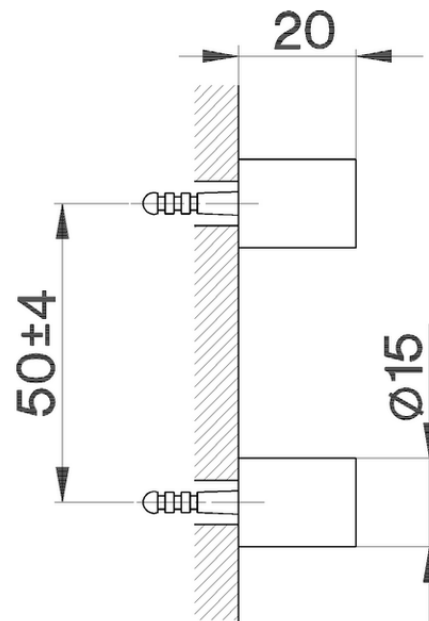

## Toilet brush holder's fixing set BATHROOM ACCESSORIES\_SY090660

SY090660

<https://en.cisal.it/toilet-brush-holders-fixing-set-bathroom-accessories-sy090660>

2026-04-28