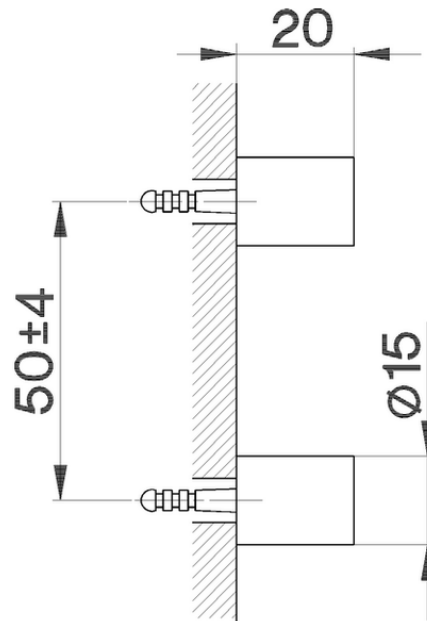

Toilet brush holder's fixing set BATHROOM ACCESSORIES_SY090660

SY090660

<https://en.cisal.it/toilet-brush-holders-fixing-set-bathroom-accessories-sy090660>

2026-06-29