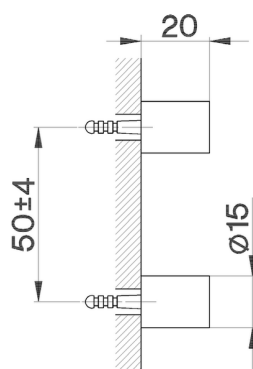

Toilet brush holder's fixing set BATHROOM ACCESSORIES_SY090660

MODEL **SY090660**

Toilet brush holder's fixing set

AVAILABLE FINISHINGS

21 21 Chrome

2B 2B Polished Nickel

2F 2F Brushed Nickel

2P 2P Rose Gold

2Q 2Q Black Titanium

40 40 Matt Black

4Q 4Q Matt White

CHARACTERISTICS

2026-04-10