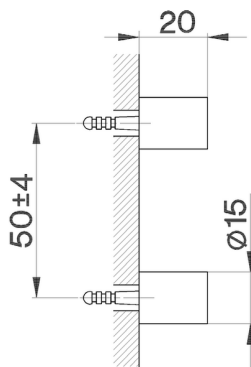

Toilet brush holder's fixing set BATHROOM ACCESSORIES_SY090660

MODEL **SY090660**

Toilet brush holder's fixing set

AVAILABLE FINISHINGS

- **21** 21 Chrome
- **2B** 2B Polished Nickel
- **2F** 2F Brushed Nickel
- **2P** 2P Rose Gold
- **2Q** 2Q Black Titanium
- **40** 40 Matt Black
- **4Q** 4Q Matt White